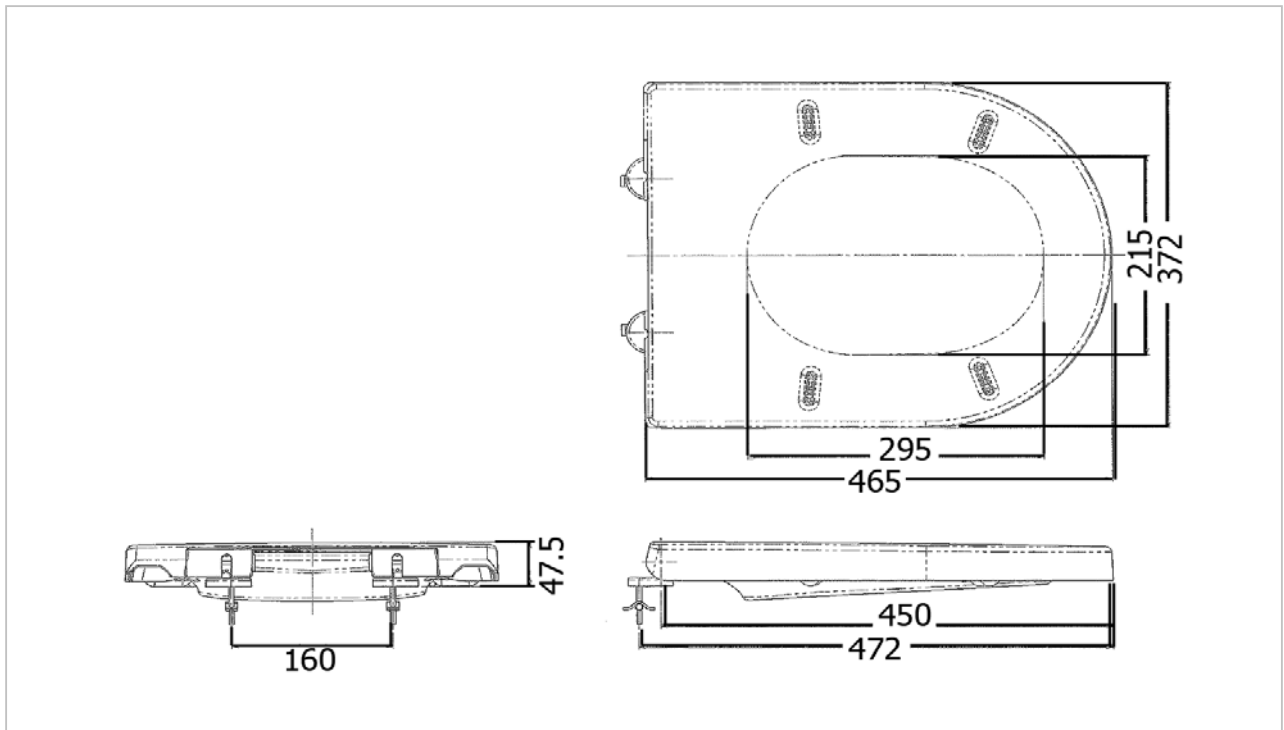

TOTO

TOILET

TC880SJ

Seat & Cover

Product Features

Suggestion Fittings & Parts

Remark : We reserve the right to change some parts for suitability.

TOTO (THAILAND) CO.,LTD