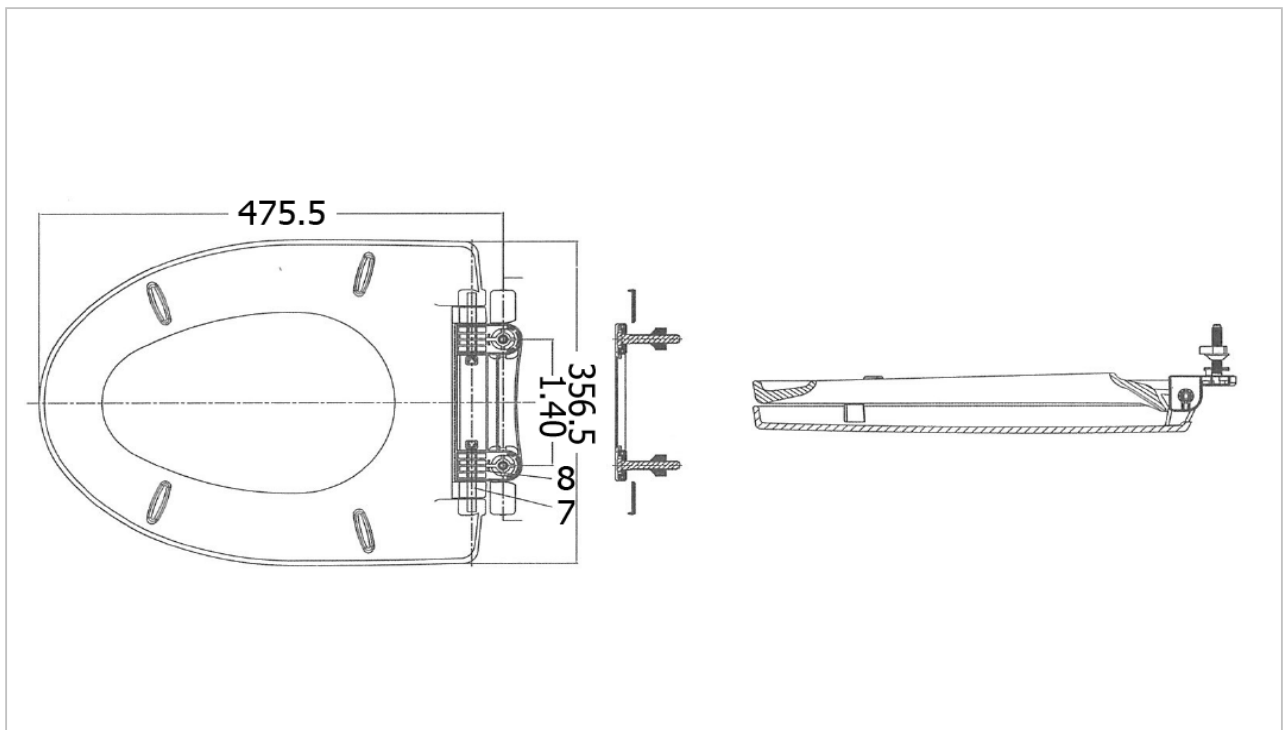

TOTO

OTHERS

TC366CVK

Seat & Cover

Product Features

Soft Close
for COCKTAIL

Suggestion Fittings & Parts

Remark : We reserve the right to change some parts for suitability.