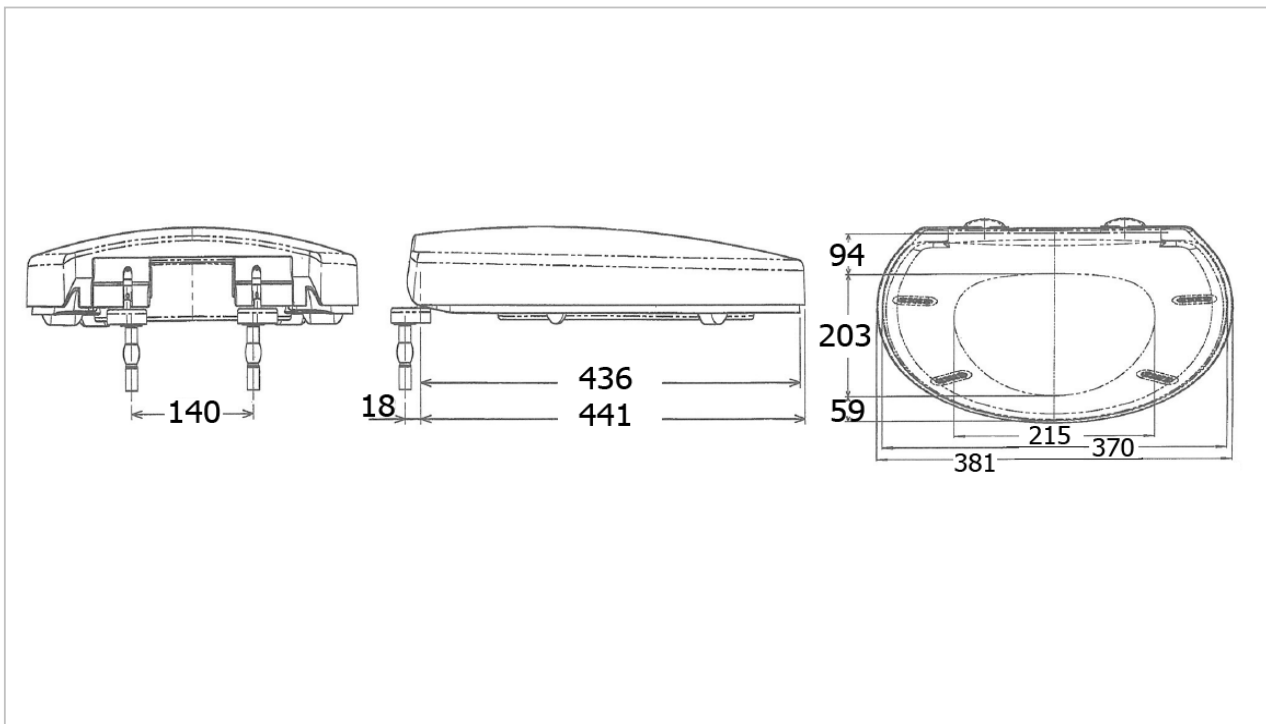

TOTO

OTHERS

TC282

Seat & Cover

Product Features

Urea Resin

Suggestion Fittings & Parts

Remark : We reserve the right to change some parts for suitability.