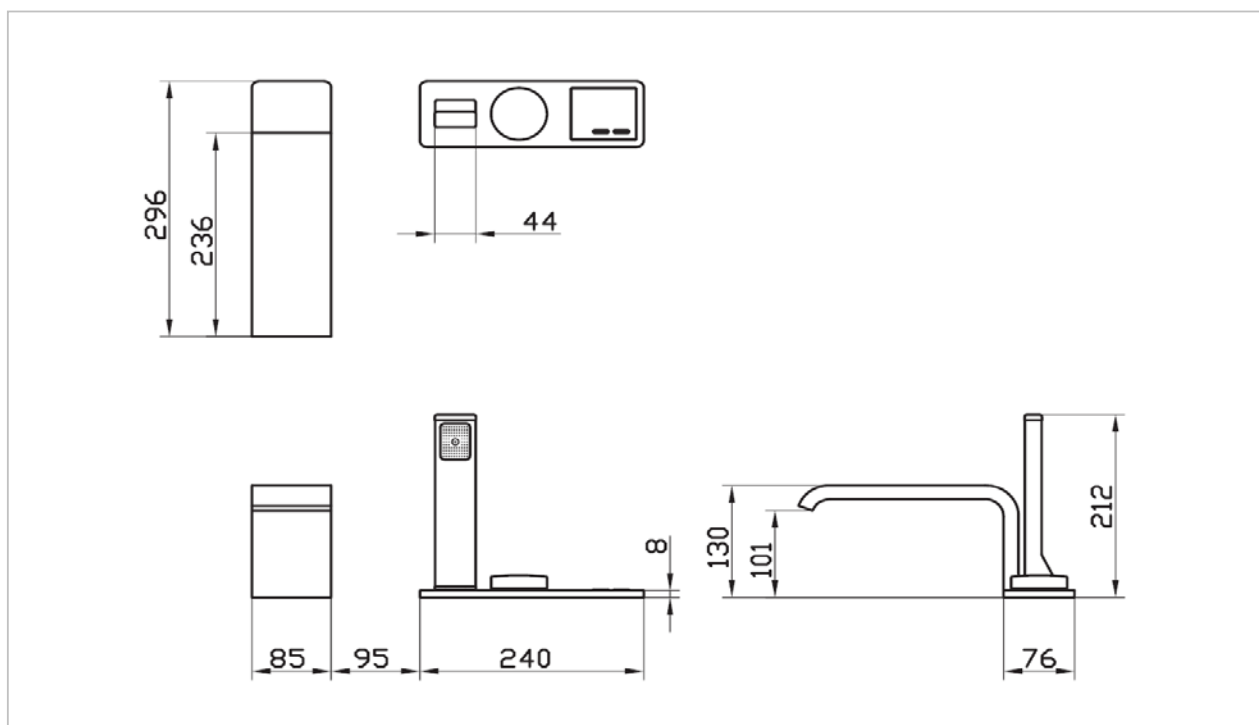

Suggestion Fittings & Parts

Remark : We reserve the right to change some parts for suitability.

TOTO (THAILAND) CO.,LTD

Bangkok Office : 598 Q House Ploenjit Building., G floor., Ploenchit Rd.,Lumpini, Pathumwan, Bangkok. 10330 Thailand

Tel : +(66)2-650-9925(AUTO) Fax : +(66)2-650-9923-4

www.toto.co.th