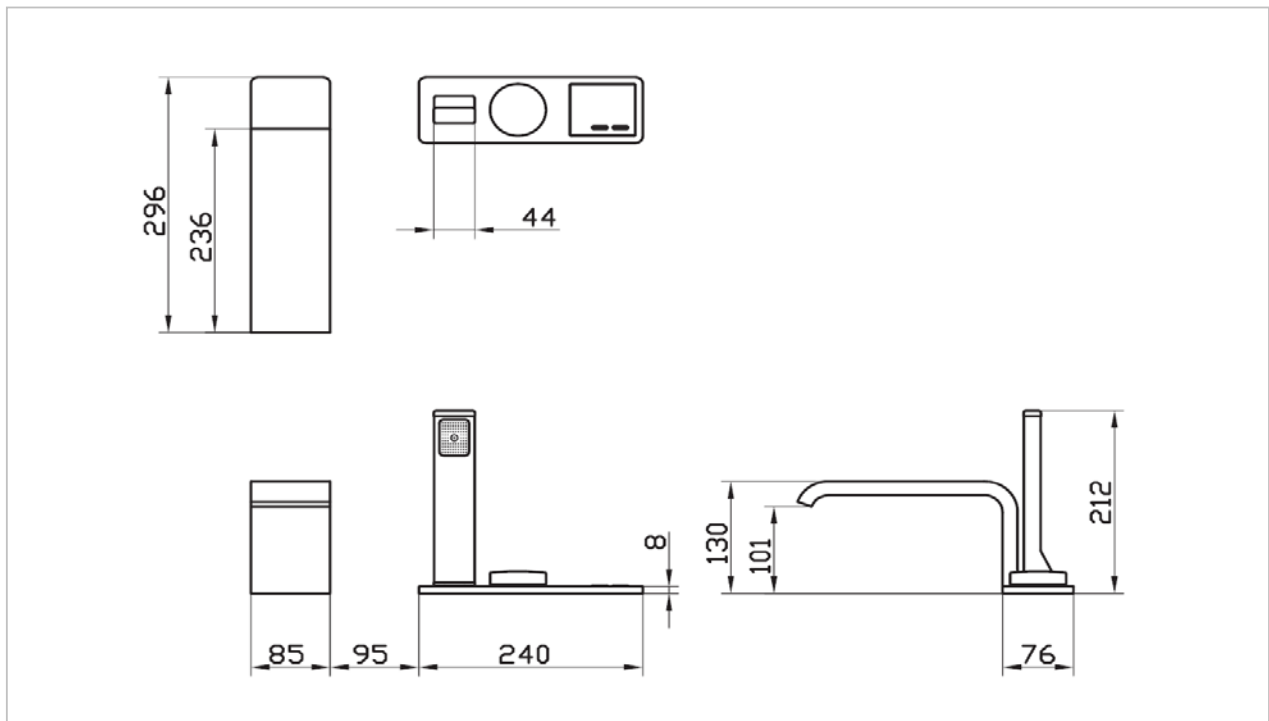

TOTO

FAUCET&SHOWER

TBXM1BV200

"Neorest LE" Bath & Show Set

Product Features

- Modern styling to complement the NEOREST LE design suite
- The spout creates a waterfall effect
- Light changes with temperature setting
- Shape Memory Alloy(SMA) Thermostatic Mixing Valve changes water temperature instaneously and accurately
- Switching spout and shower, by touching the display

Water Pressure : 0.05 MPa~0.75MPa

Finish : Nickel Chrome

Suggestion Fittings & Parts

Remark : We reserve the right to change some parts for suitability.

TOTO (THAILAND) CO.,LTD

Bangkok Office : 598 Q House Ploenjit Building., G floor., Ploenchit Rd.,Lumpini, Pathumwan, Bangkok. 10330 Thailand