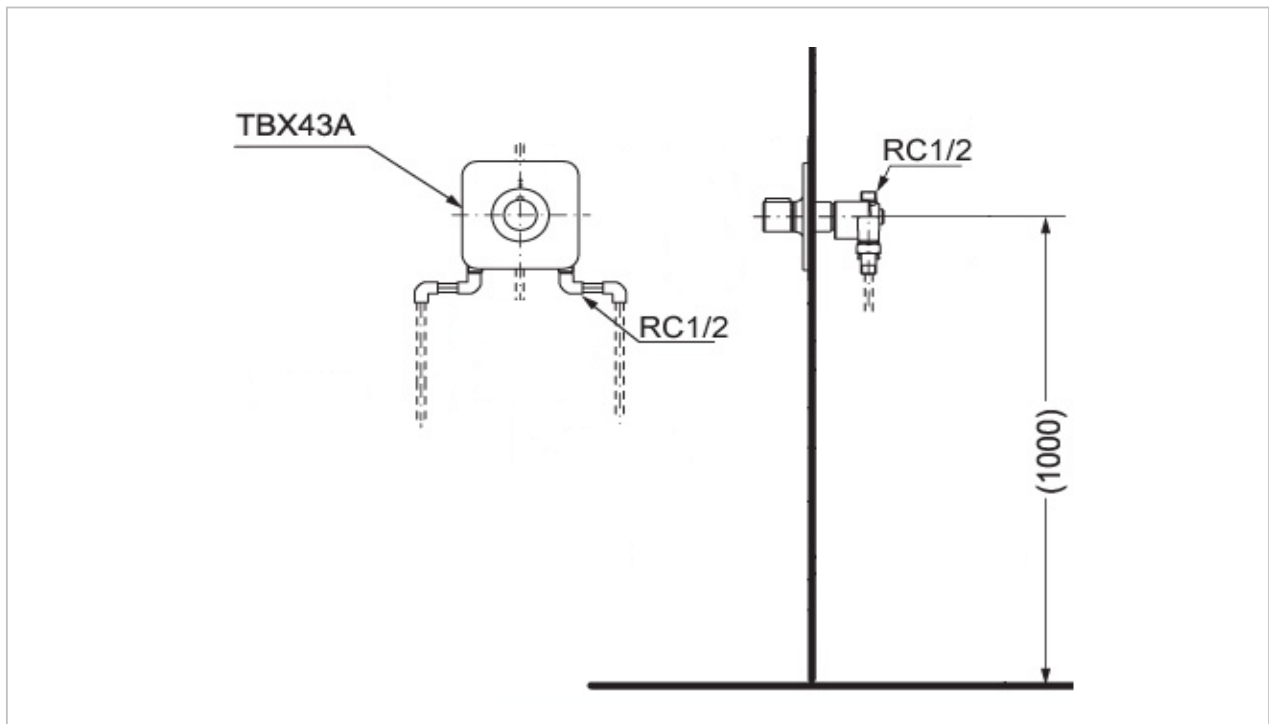

TOTO

FAUCET&SHOWER

TBX43A-V200

"Renesse" Thermostat Mixing Valve

Product Features

Suggestion Fittings & Parts

Remark : We reserve the right to change some parts for suitability.

TOTO (THAILAND) CO.,LTD