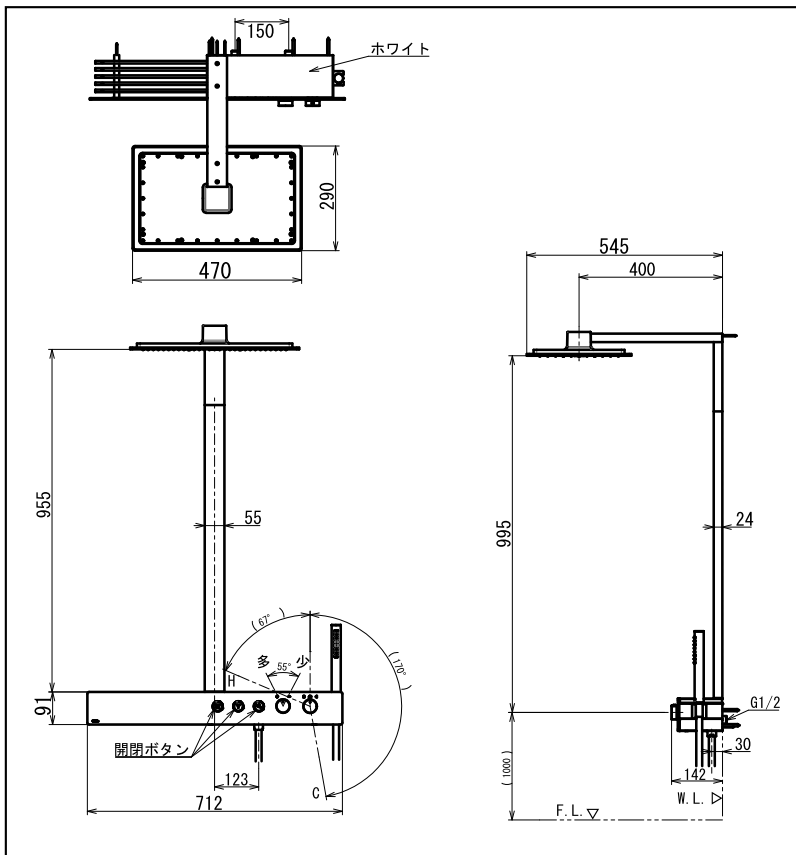

Z selection Thermostat Shower Column

TBW08407T#V1

Features

- Vertical and simple lines, the combination of multiple colors and different materials, to adapt to different decorative spaces
- The front panel is a collection of all control buttons, which can be replaced by one button, and can accommodate a variety of articles, which is convenient and beautiful
- A variety of water outlet technologies ensure a rich and comfortable bathing experience

Specifications

Water Pressure: 0.15 ~ 1.0 MPa

Material: Brass

Shower Head: 470W x 290D mm
Size

Parts description

- TBW08407T#V1
Thermostat Shower Column Set
with 3 Mode Over Head Shower (Square)
Over Head Shower Size : 470 x 290 mm