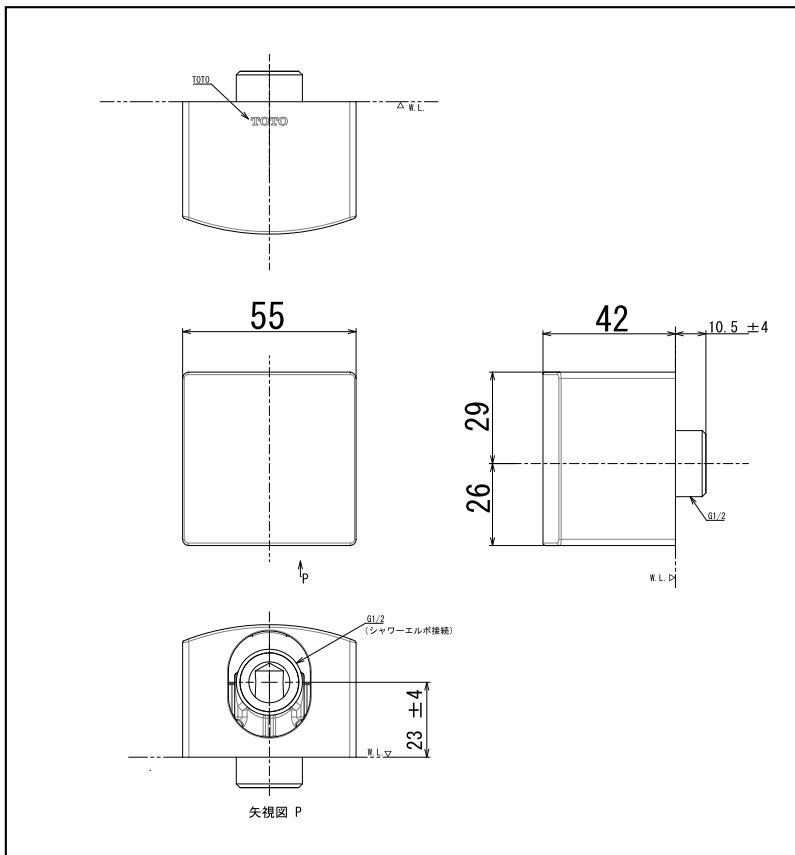

G selection
Wall Outlet without shower hanger

Features

- elegant and graceful in appearance
- Straight shape, showing simple style
- Simple installation and flexible operation

Specifications

Water Pressure: 0.05 ~ 1.0 MPa

Material: ABS/Brass

Parts description

- TBW08009T
Wall Outlet without shower hanger
G Selection Square

Please consult a TOTO representative for details