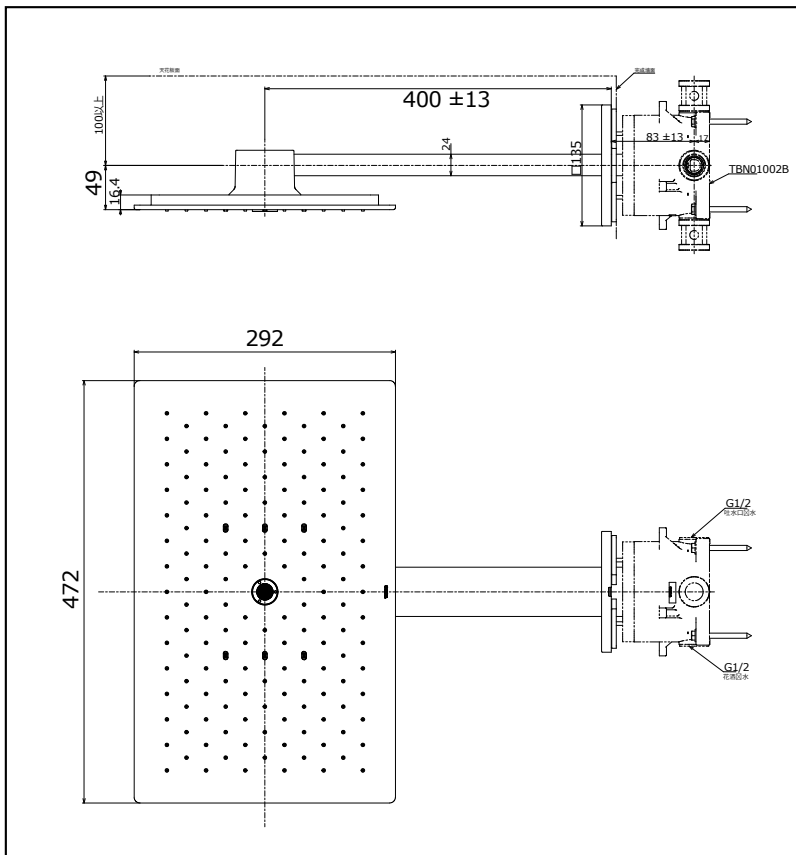

### Specifications

Water Pressure: 0.15 ~ 1.0 MPa

Material: Brass

Shower Head: 472W x 292D mm  
Size

### Parts description

- TBW08004T  
2 Mode Over Head Shower (Wall Type)  
Shower Head Size : 472 x 292 mm  
(WARM SPA)

*Please consult a TOTO representative for details*