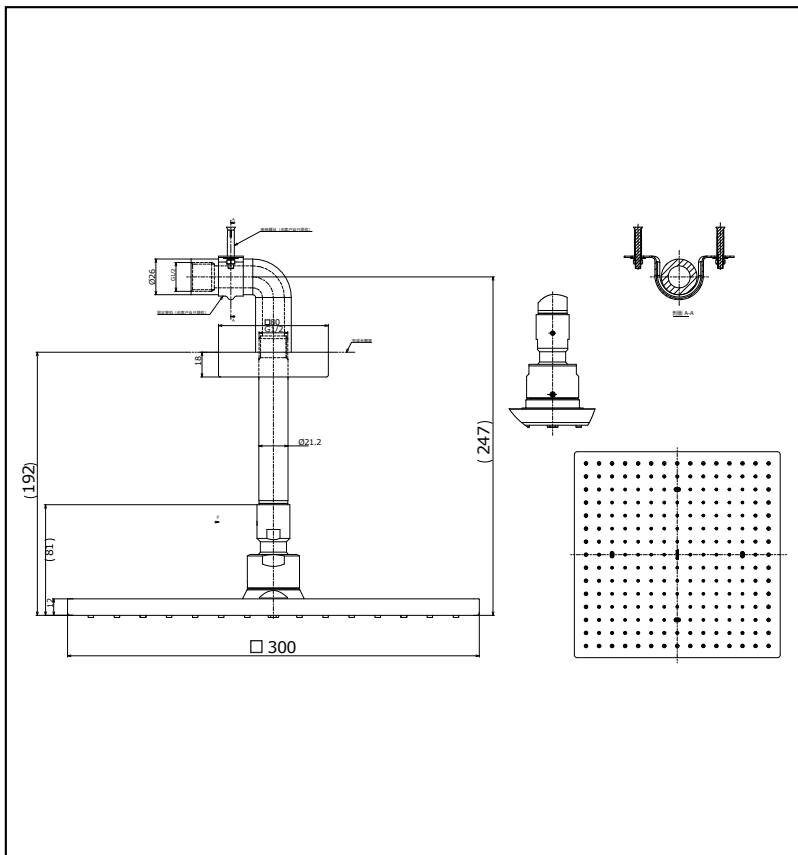

Specifications

Water Pressure: 0.12 ~ 1.0 MPa

Material: Brass

Shower Head: 300 x 300 mm
Size

Parts description

- TBW08003T1
1 Mode Over Head Shower (Ceiling Type)
Shower Head Size : 300 x 300 mm

Please consult a TOTO representative for details