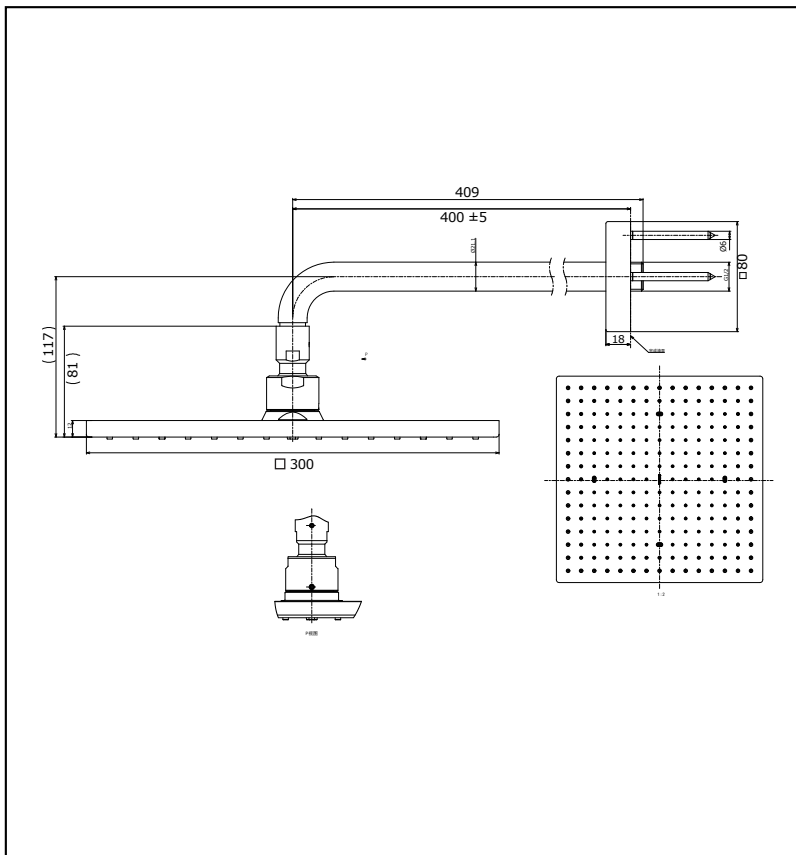

## Specifications

Water Pressure: 0.12 ~ 1.0 MPa

Material: Brass

Shower Head: 300 x 300 mm  
Size

## Parts description

- TBW08003T  
1 Mode Over Head Shower (Wall Type)  
Shower Head Size : 300 x 300 mm

*Please consult a TOTO representative for details*