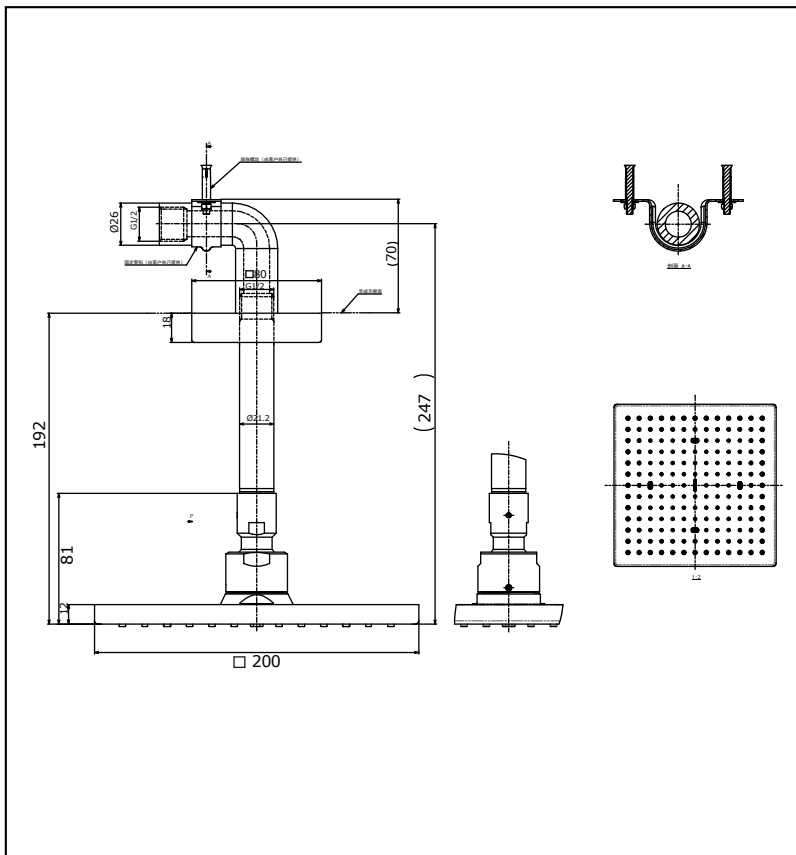

G selection
Over Head Shower

Features

- elegant and graceful in appearance
- Clever atmospheric modeling creates a concise bathroom environment
- Abundant large particles of water droplets relax the body and mind, and bring luxurious feeling
- Simple installation and convenient use

Specifications

Water Pressure: 0.12 ~ 1.0 MPa

Material: Brass

Shower Head: 200 x 200 mm
Size

Parts description

- TBW08001T1
1 Mode Over Head Shower (Ceiling Type)
Shower Head Size : 200 x 200 mm

Please consult a TOTO representative for details