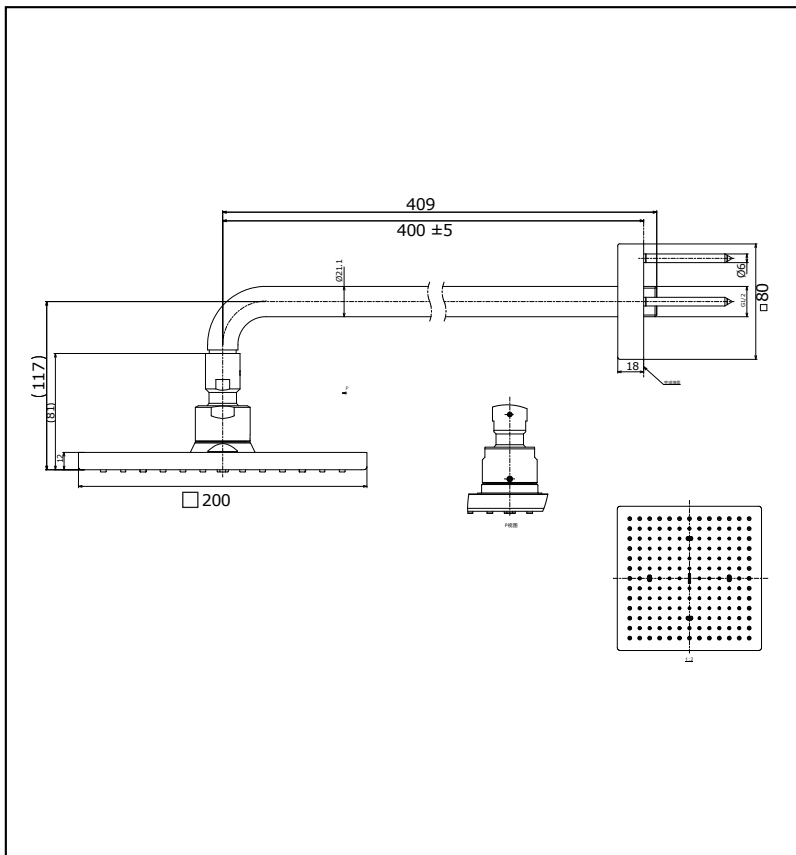

Specifications

Water Pressure: 0.12 ~ 1.0 MPa

Material: Brass

Shower Head: 200 x 200 mm
Size

Parts description

- TBW08001T
1 Mode Over Head Shower (Wall Type)
Shower Head Size : 200 x 200 mm

Please consult a TOTO representative for details