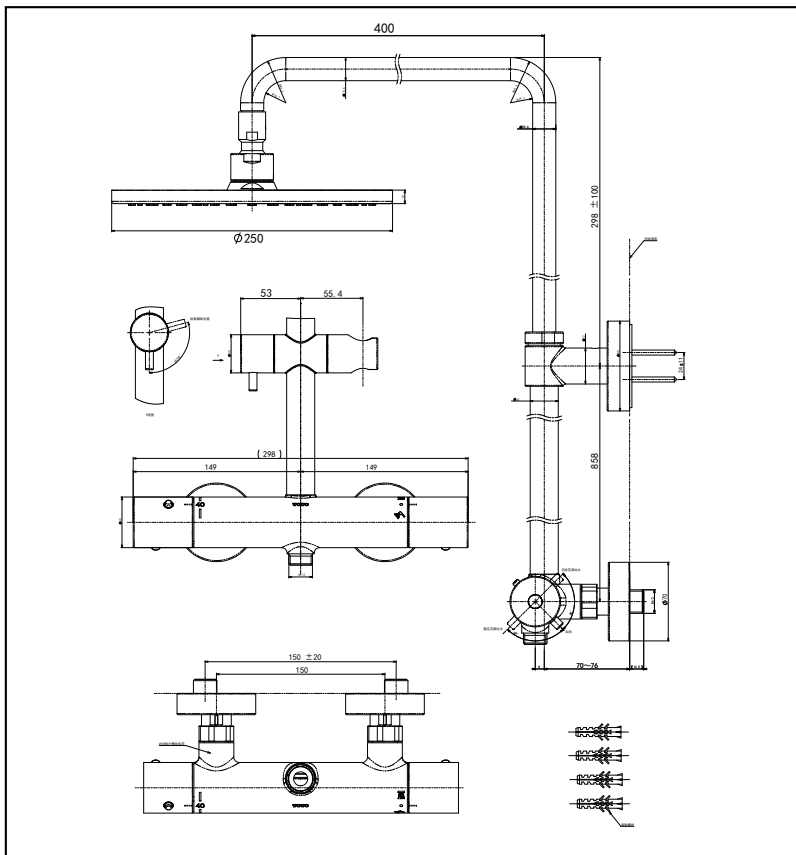

### Specifications

Water Pressure: 0.12 ~ 1.0 MPa

Material: Brass

Shower Head: 250 mm  
Size

### Parts description

- TBW07404T  
Thermostat Shower Column  
with 1 Mode Over Head Shower (Round)  
without Hand Shower  
Over Head Shower Size : Ø 250 mm

*Please consult a TOTO representative for details*