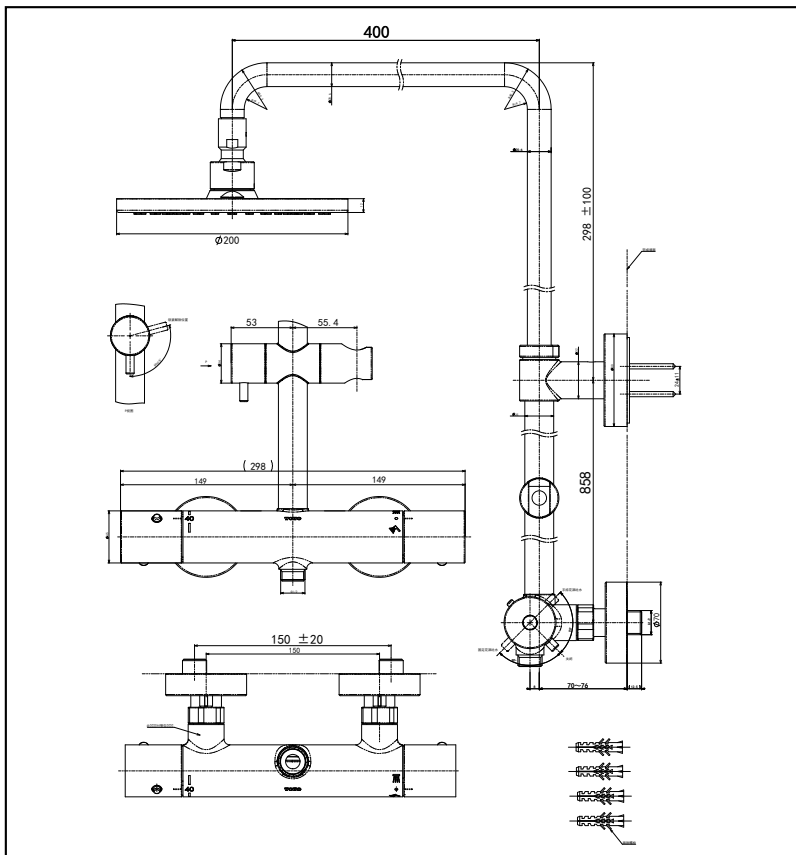

G selection Thermostat Shower Column

TBW07402T

Features

- elegant and graceful in appearance
- Beautiful curves, showing noble qualities
- The height of the product can be adjusted to adapt to different installation environment
- Simple installation and convenient use
- Intelligent constant temperature technology, to achieve rapid response to temperature changes

Specifications

Water Pressure: 0.12 ~ 1.0 MPa

Material: Brass

Shower Head: 200 mm
Size

Parts description

- TBW07402T
Thermostat Shower Column
with 1 Mode Over Head Shower (Round)
without Hand Shower
Over Head Shower Size : Ø 200 mm