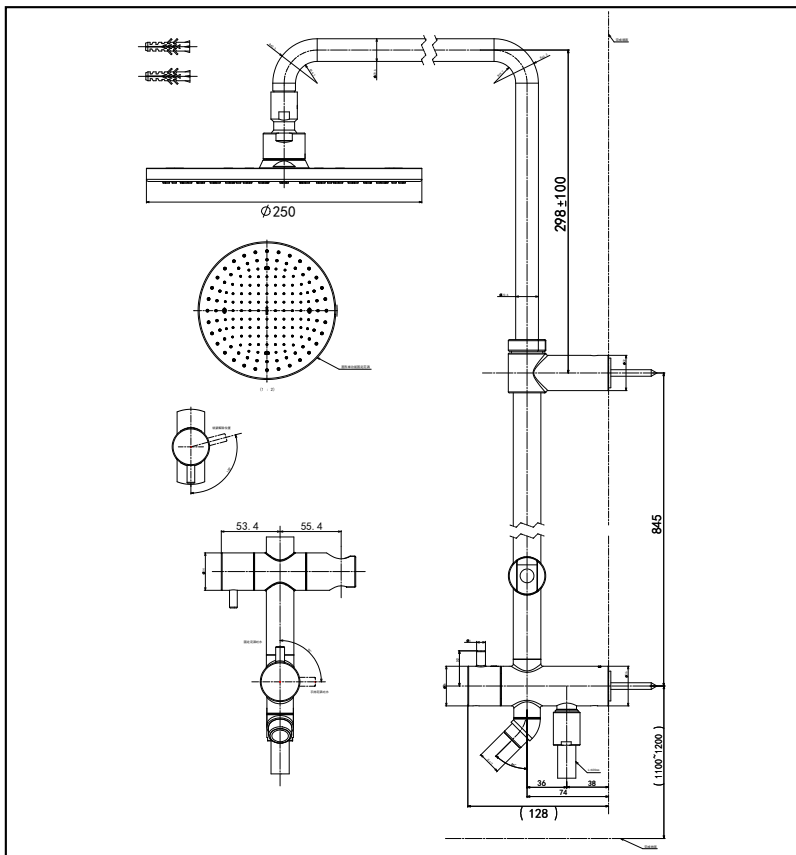

## G selection Shower Column

### Specifications

Water Pressure: 0.12 ~ 1.0 MPa

Material: ABS/Brass

Shower Head: 250 mm  
Size

### Parts description

- TBW07006T  
Shower column  
with 1 Mode Over Head Shower (Round)  
without Hand Shower  
Over Head Shower Size : Ø 250 mm

*Please consult a TOTO representative for details*