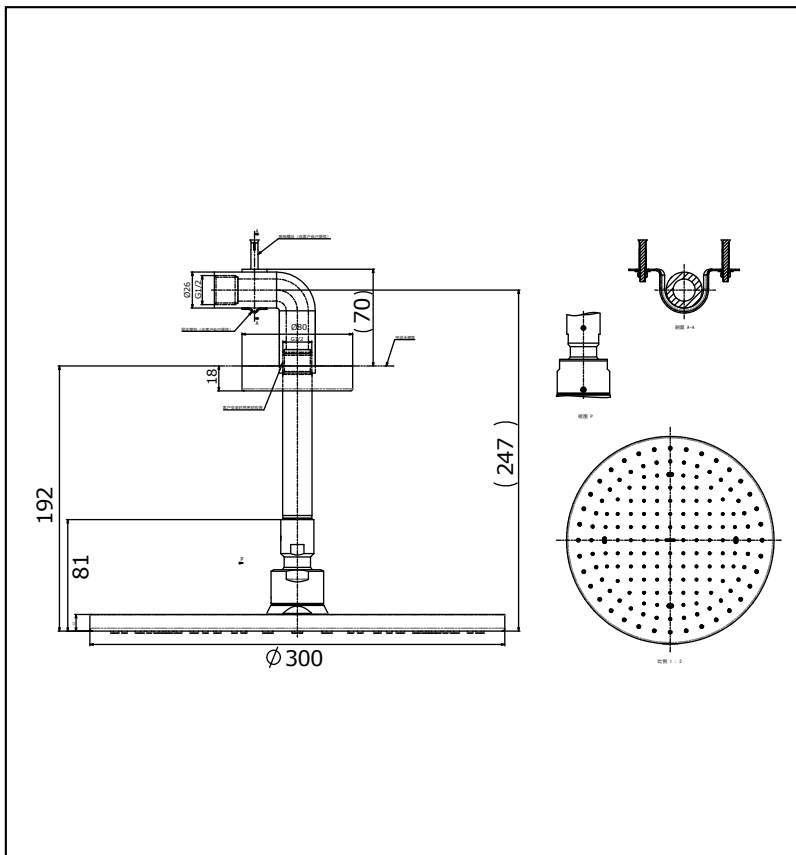

Specifications

Water Pressure: 0.12 ~ 1.0 MPa

Material: Brass

Shower Head: 300 mm
Size

Parts description

- TBW07003T1
1 Mode Over Head Shower (Ceiling Type)
Shower Head Size : ϕ 300 mm

Please consult a TOTO representative for details