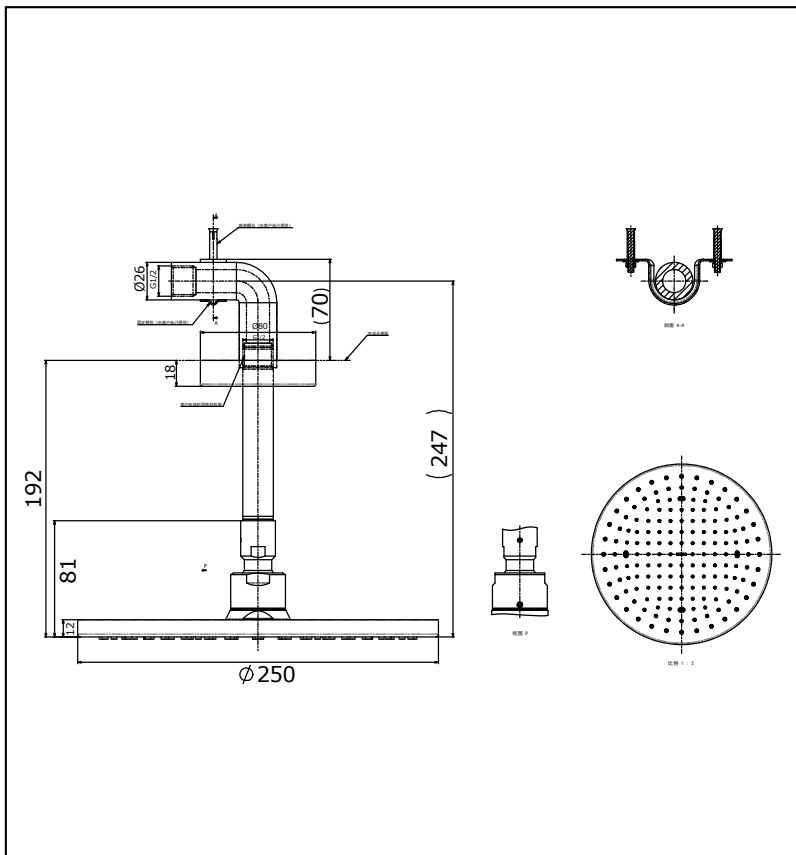

Specifications

Water Pressure: 0.12 ~ 1.0 MPa

Material: Brass

Shower Head: 250 mm
Size

Parts description

- TBW07002T1
1 Mode Over Head Shower (Ceiling Type)
Shower Head Size : ø 250 mm

Please consult a TOTO representative for details