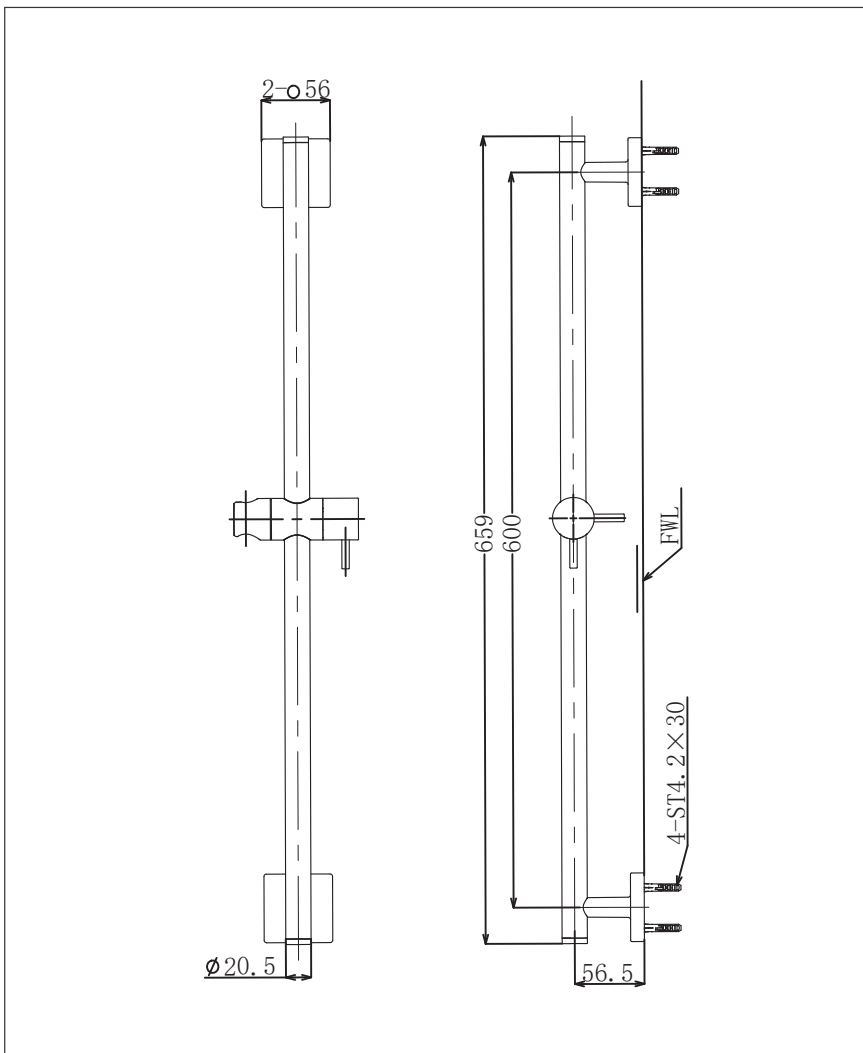

L Selection Shower Sliding Rail

TBW02012T

Features

- Durable Quality

Specifications

Finish : Chrome

Material : Brass

Base cover : Square shape

Dimension : 600mm

Parts Description

- **TBW02012T**
Sliding Rail

Please consult a TOTO representative for details