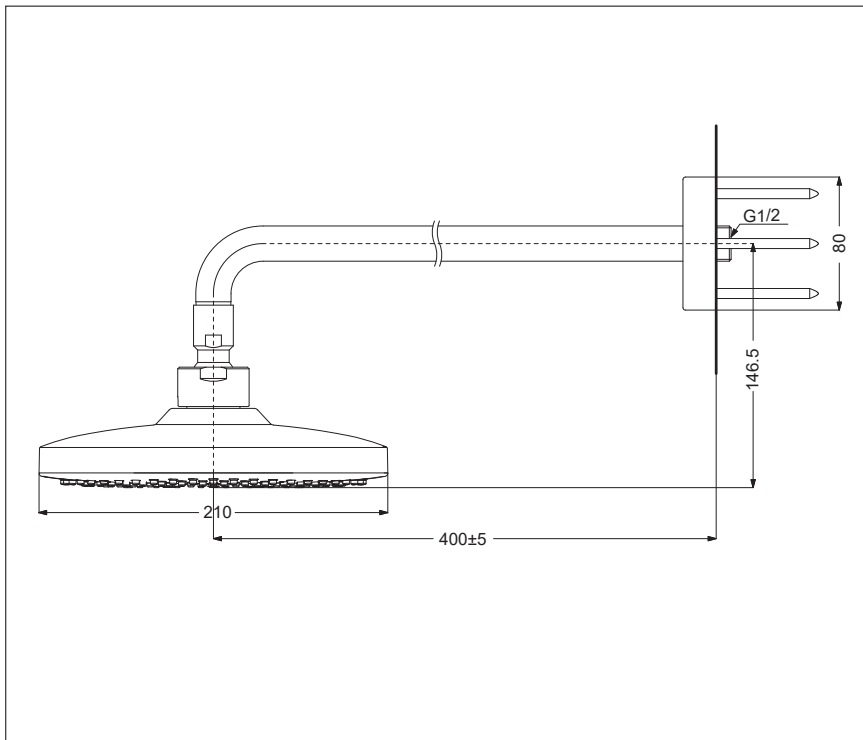

G Selection Showers
Over Head Shower
(2 mode with pipe)

Features

- 2 mode functions, Square shape over head shower (Comfort Wave & Warm Spa)
- Safety with anti-drop mechanism
- Adjustable Height for over head shower

Specifications

Finish	: Chrome
Material	: ABS Plastic (Shower)
Dimension	: 210 x 210mm
Shape	: Square

Parts Description

- **TBW02004T**
Over Head Shower
(2 mode with pipe)

Please consult a TOTO representative for details

Flow Rate