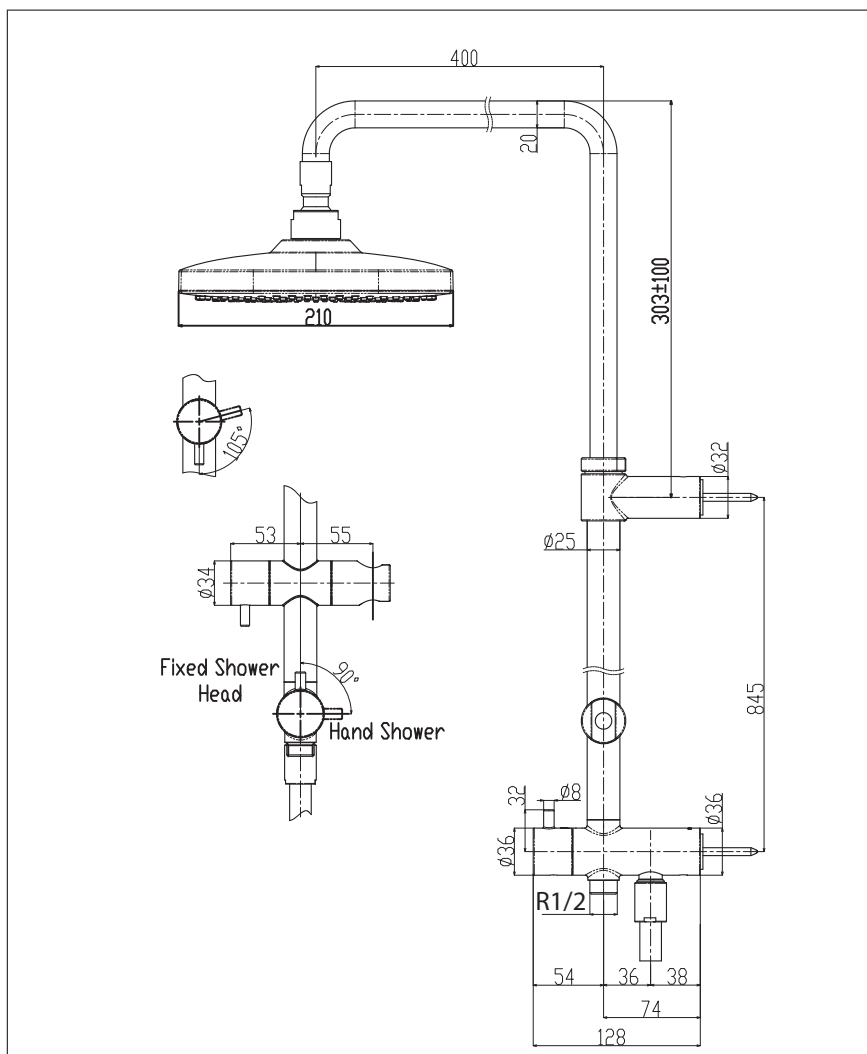

Shower Column with 2 Mode Fixed Shower head without Hand Shower

TBW02002T

Features

- 2 mode function, Square shape over head shower (Comfort Wave & Warm Spa)
- Adjustable Height for over head shower
- Safety with anti-drop mechanism

Specifications

Finish : Chrome

Material : Brass (Body)
Plastic (Shower)

Water Pressure : 0.05 ~ 1.0 Mpa

Dimension : 210 x 210mm

Shape : Square

Parts Description

- **TBW02002T**
  Shower Column
  (w/o hand shower and shower mixer)

Please consult a TOTO representative for details

TOTO (THAILAND) CO.,LTD

Bangkok Office : G Tower Grand Rama 9,12th Floor, South Wing, 9 Rama IX Road, Huaykwang Sub-district, Huaykwang District, Bangkok. 10310 Thailand
Tel : +(66)2-117-9520(AUTO) Fax : +(66)2-117-9527
th.toto.com

All rights reserved by TOTO company. Specifications and size are subject to change without notice.