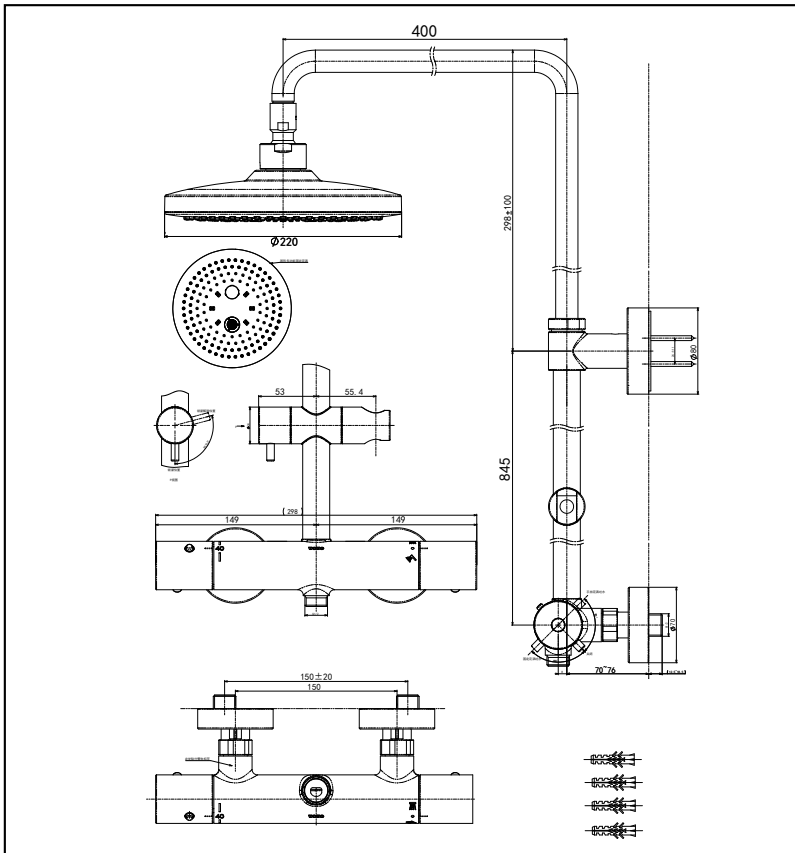

G selection Thermostat Shower Column

TBW01404TA

Features

- 2 mode function, Round shape over head shower (COMFORT WAVE, WARM SPA)
- Safety with anti-drop mechanism
- SMA Thermostat valve with heat insulation
- Thermostat Controller

Specifications

Water Pressure: 0.15 ~ 1.0 MPa

Material: Brass/ABS

Finish: Chrome

Shower Head: 220 mm
Size

Parts description

- TBW01404TA
Thermostat Shower Column
with 2 Mode Over Head Shower (Round)
without Hand Shower
Over Head Shower Size : Ø 220 mm
(WARM SPA)