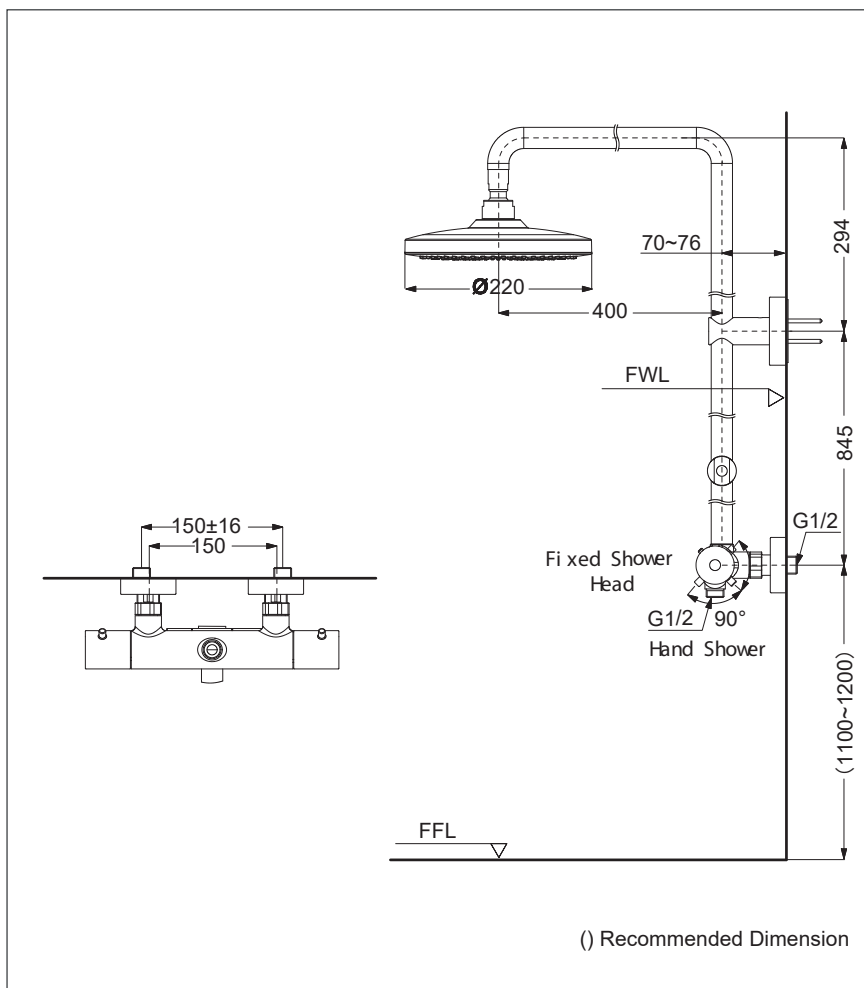

G Selection Showers
 Shower Column with multi function over
 head shower with thermostat valve
 (w/o hand shower)

Features

- 2 mode function, Round shape over head shower (Warm Pillar, Comfort Wave)
- Safety with anti-drop mechanism
- SMA Thermostat valve with heat insulation

Specifications

- Finish* : Chrome
- Material* : Brass (Body)
Plastic (Shower)
- Water Pressure* : 0.05 ~ 1.0 Mpa
- Dimension* : Ø220mm
- Shape* : Round

Parts Description

- **TBW01404T**
 Shower Column with multi function over
 head shower with thermostat valve
 (w/o hand shower)