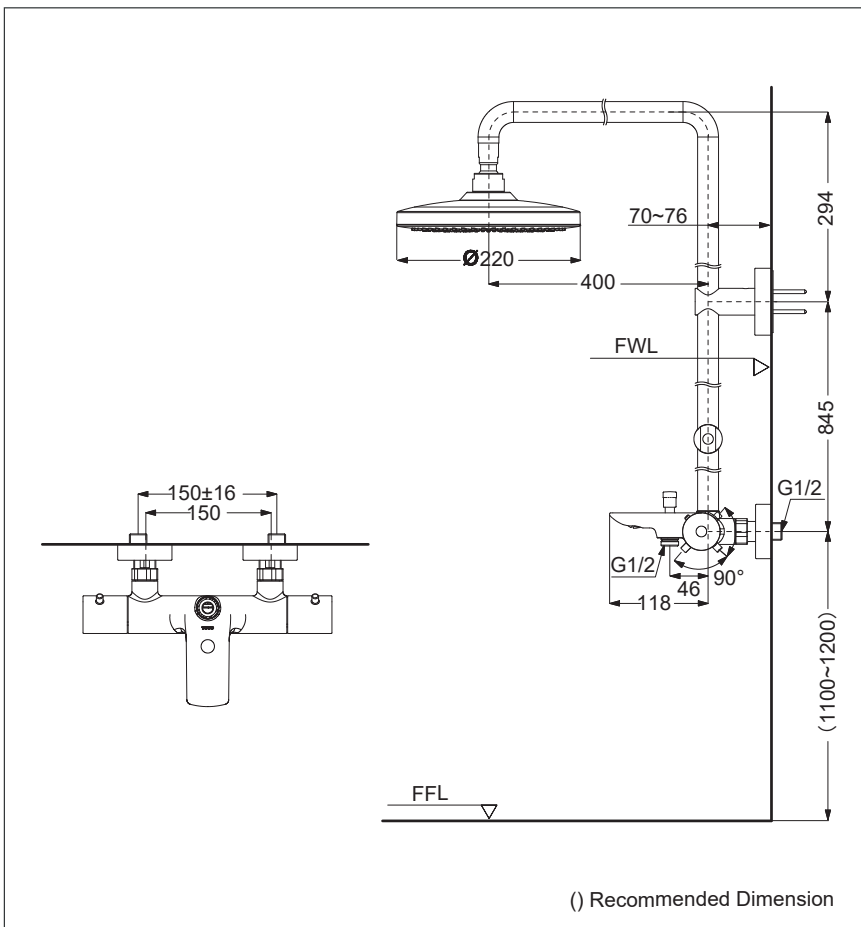

G Selection Showers
 Shower Column with single function over head shower with thermostat valve and spout (w/o hand shower)

Features

- 1 mode function, Round shape over head shower (Comfort Wave)
- Safety with anti-drop mechanism
- SMA Thermostat valve with heat insulation

Specifications

- Finish* : Chrome
- Material* : Brass (Body)
Plastic (Shower)
- Water Pressure* : 0.05 ~ 1.0 Mpa
- Dimension* : Ø220mm
- Shape* : Round

Parts Description

- **TBW01401T**
 Shower Column with single function over head shower with thermostat valve and spout (w/o hand shower)

Please consult a TOTO representative for details

Flow Rate