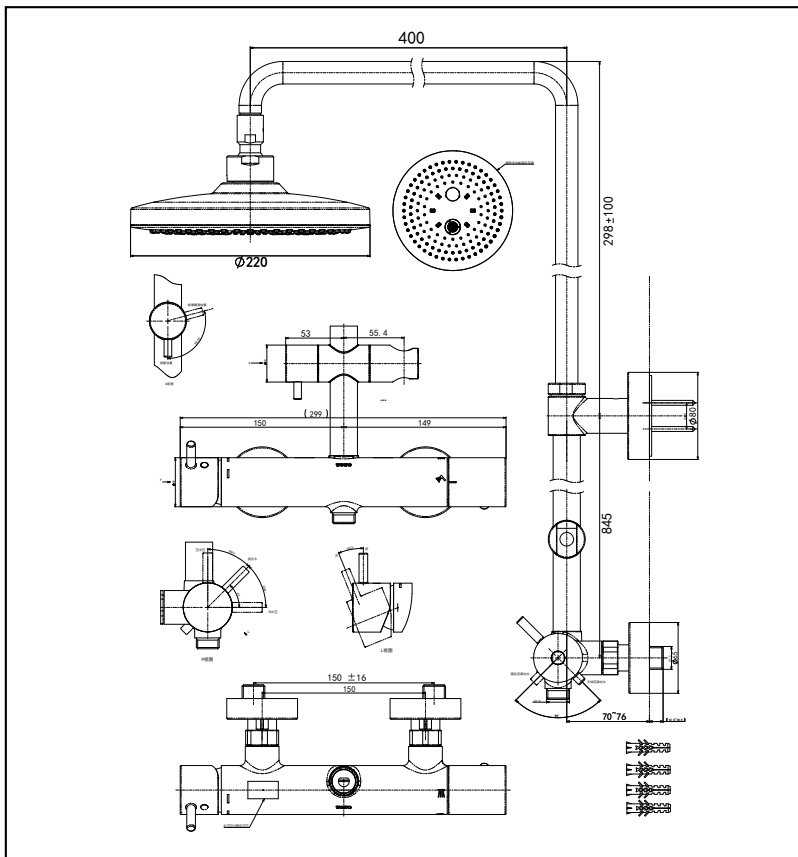

*G selection  
Shower Column*

**F**eatures

- 2 mode function, Round shape over head shower (COMFORT WAVE, WARM SPA)
- Safety with anti-drop mechanism
- Long lasting, COMFORT GLIDE mechanism for a smooth operation

**S**pecifications

Water Pressure: 0.15 ~ 1.0 MPa

Material: Brass/ABS

Finish: Chrome

Shower Head: 220 mm  
Size

**P**arts description

- TBW01303TA  
Shower column  
with 2 Mode Over Head Shower (Round)  
without Hand Shower  
Over Head Shower Size : Ø 220 mm  
(WARM SPA)