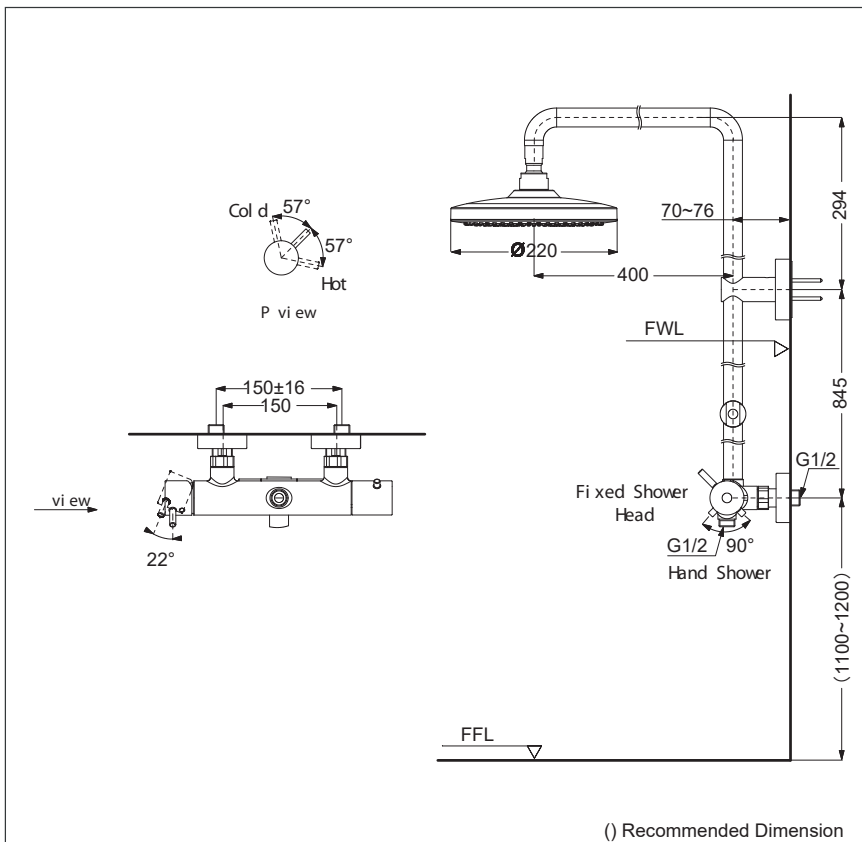

Parts Description

- **TBW01302T**
  Shower Column with single function over head shower with single valve (w/o hand shower)

Please consult a TOTO representative for details