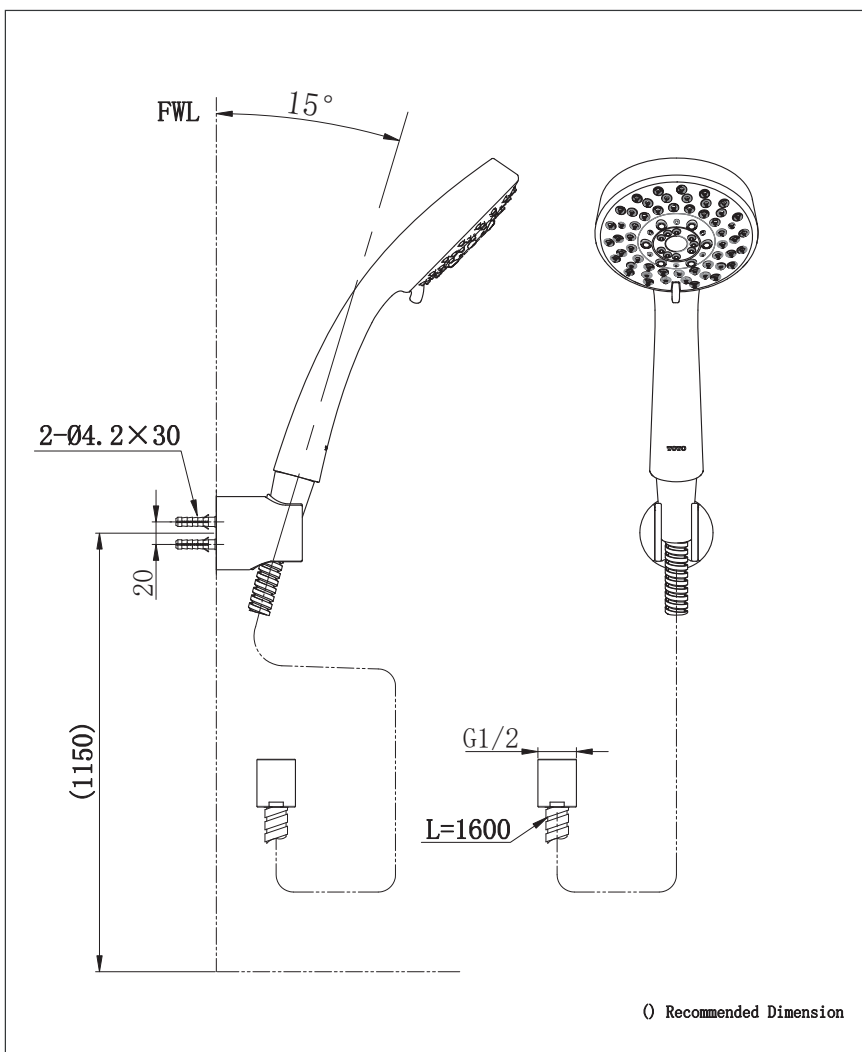

TOTO | Shower Fitting

L Selection Shower
Hand Shower
(Multi mode with hanger and hose)

TBW01018T

Features

- Gorgeous and Smart Design Concept

Specifications

Finish	: Chrome
Material	: ABS Plastic (Shower)
Shape	: Round

Parts Description

- **TBW01018T**
Hand Shower
(Multi mode with hanger and hose)

Please consult a TOTO representative for details

Flow Rate