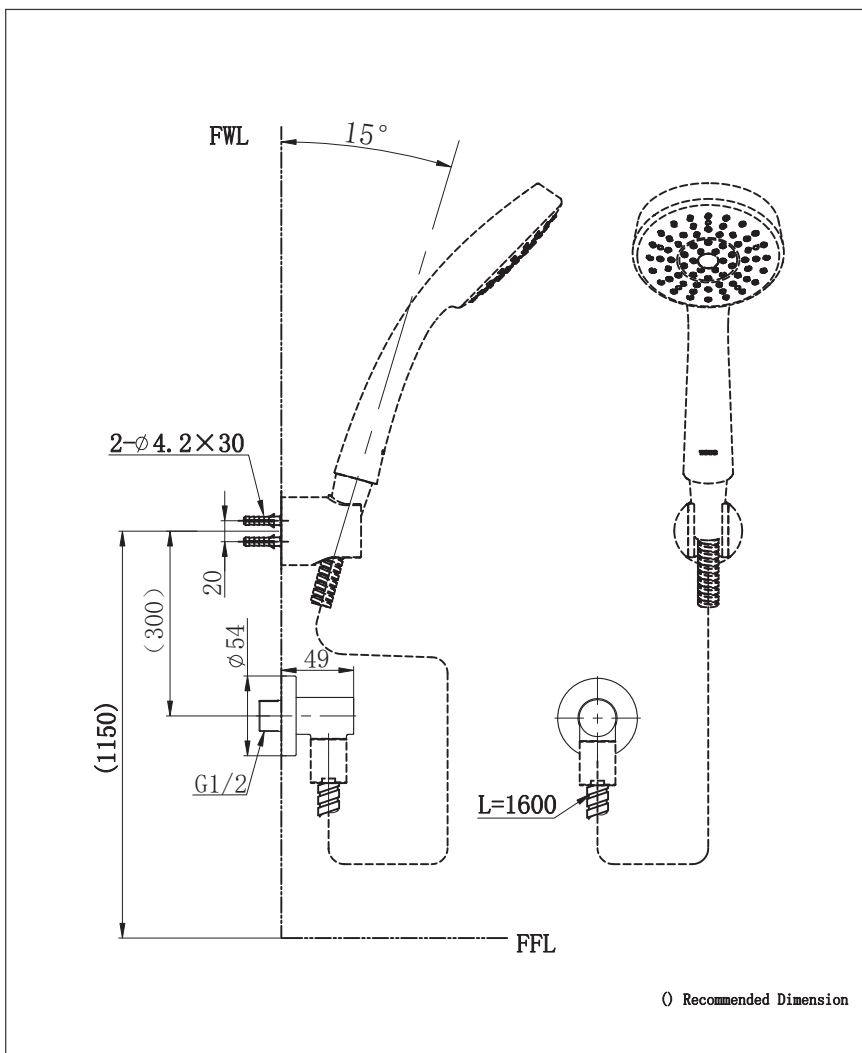

## Specifications

Finish : Chrome

Material : Brass

Base Cover : Round Shape

## Parts Description

- **TBW01014T**  
Wall Outlet

Please consult a TOTO representative for details