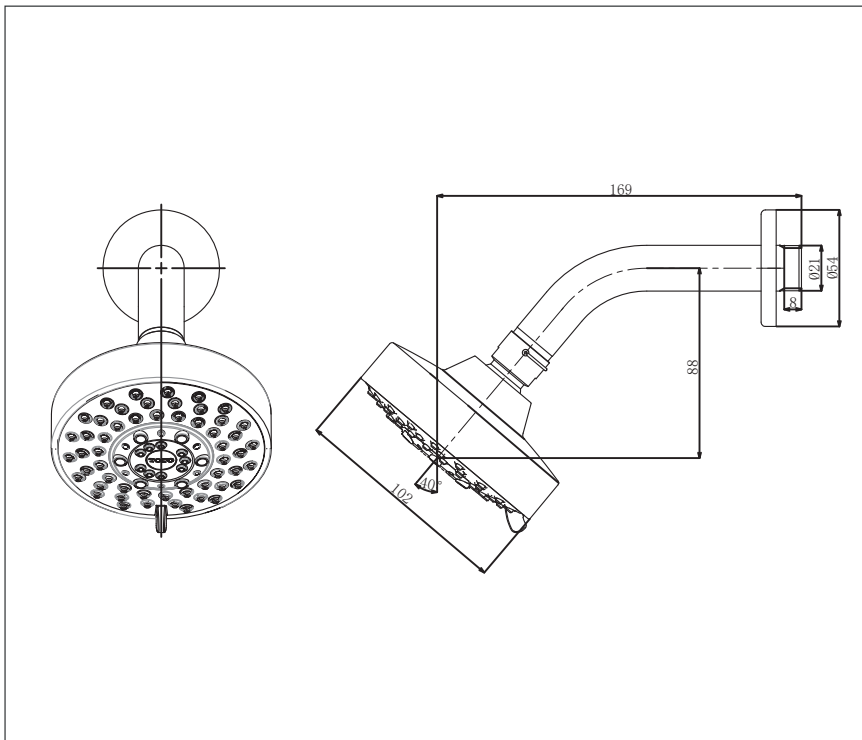

## Specifications

Finish : Chrome

Material : ABS Plastic (Shower)

Shape : Round

## Parts Description

- **TBW01013T**  
Multi mode with pipe

Please consult a TOTO representative for details