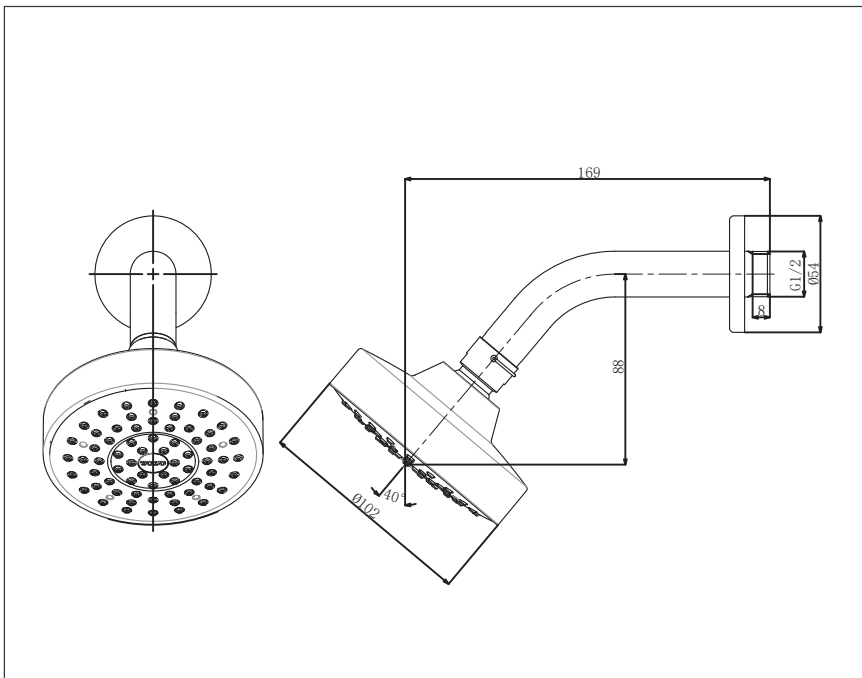

L Selection Shower  
Over Head Shower  
(1 mode with pipe)

### Specifications

- Finish : Chrome
- Material : ABS Plastic (Shower)
- Shape : Round

### Parts Description

- **TBW01012T**  
1 mode with pipe

Please consult a TOTO representative for details