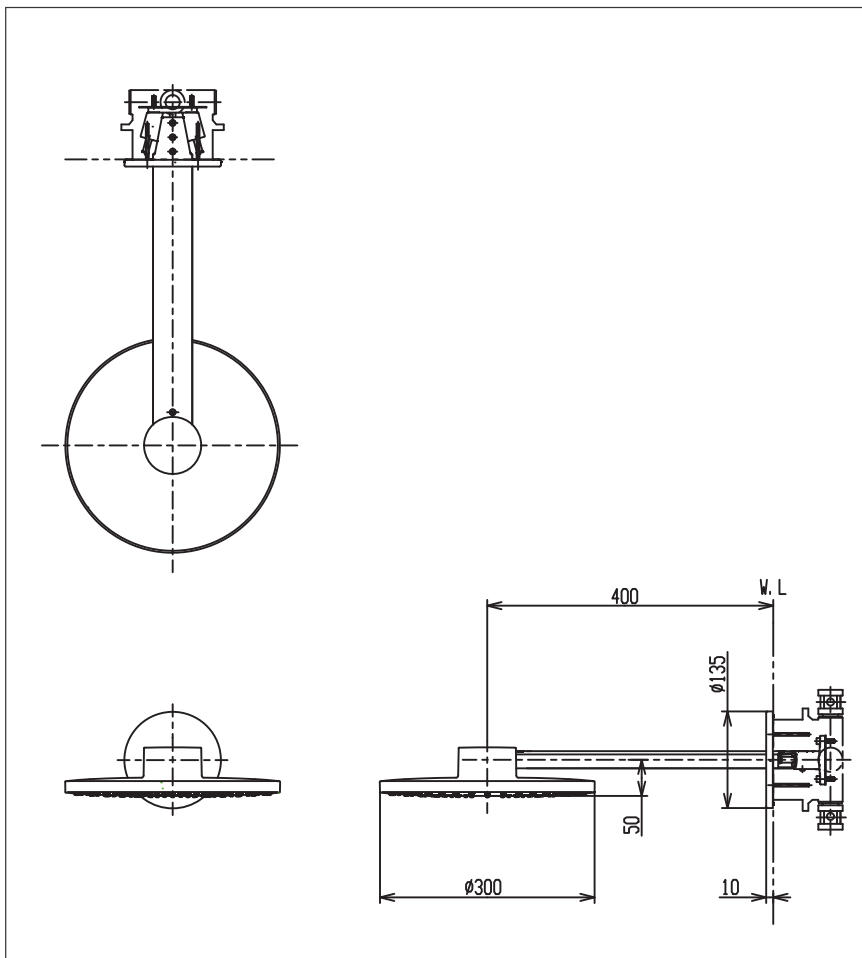

G Selection Showers Over Head Shower (2 mode with pipe)

Features

- 2 mode function with Round shape over head shower(Warm Pillar, Comfort Wave)
- Safety with anti-drop mechanism

Specifications

Finish	: Chrome
Material	: ABS Plastic (Shower)
Shape	: Round
Dimension	: Ø300mm

Parts Description

- **TBW01005T**
Over Head Shower
(2 mode function with Square shape over head shower "Warm Pillar, Comfort Wave")

Please consult a TOTO representative for details

TOTO (THAILAND) CO.,LTD