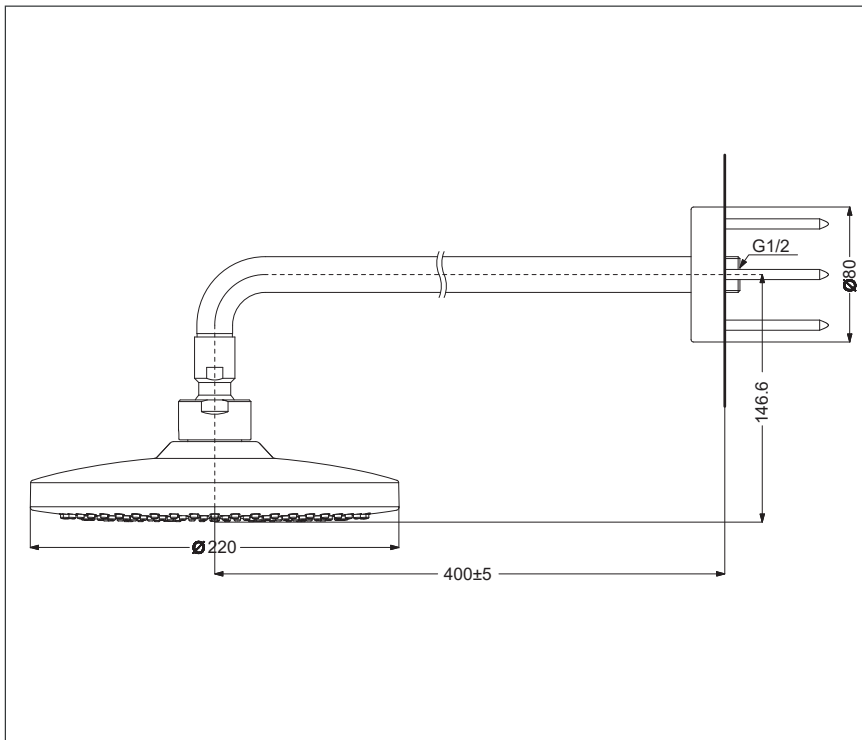

### G Selection Showers Over Head Shower (2 mode with pipe)

## Features

- 2 mode functions, Round shape over head shower (Comfort Wave & Warm Spa)
- Safety with anti-drop mechanism
- Adjustable Height for over head shower

## Specifications

Finish	: Chrome
Material	: Brass (Body) Plastic (Shower)
Shape	: Round
Dimension	: Ø220mm
Water Pressure	: 0.05 ~ 1.0 Mpa

## Parts Description

- **TBW01004T**  
Over Head Shower  
(1 mode with pipe)

Please consult a TOTO representative for details