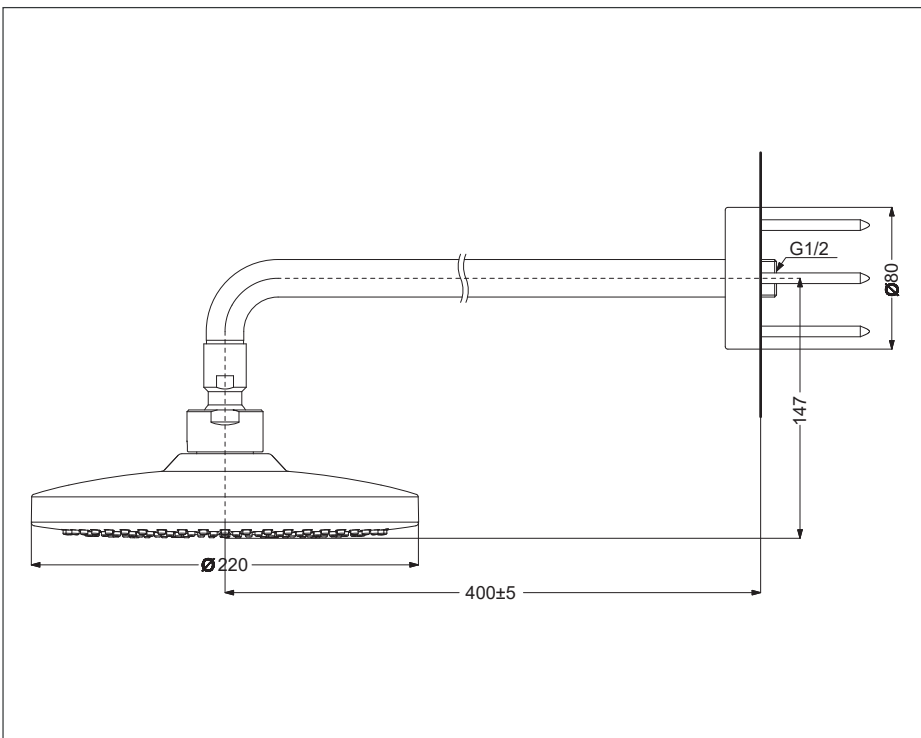

# TOTO | SHOWER FITTINGS

**TBW01003T**

G Selection Showers  
Over Head Shower  
(1 mode with pipe)

## Features

- 1 mode function, Round shape over head shower (Comfort Wave)
- Safety with anti-drop mechanism
- Adjustable Height for over head shower

## Specifications

Finish : Chrome

Material : ABS Plastic (Shower)

Water Pressure : 0.05 ~ 1.0 Mpa

Dimension : Ø220mm

Shape : Round

## Parts Description

- **TBW01003T**  
Over Head Shower  
(1 mode with pipe)

Please consult a TOTO representative for details