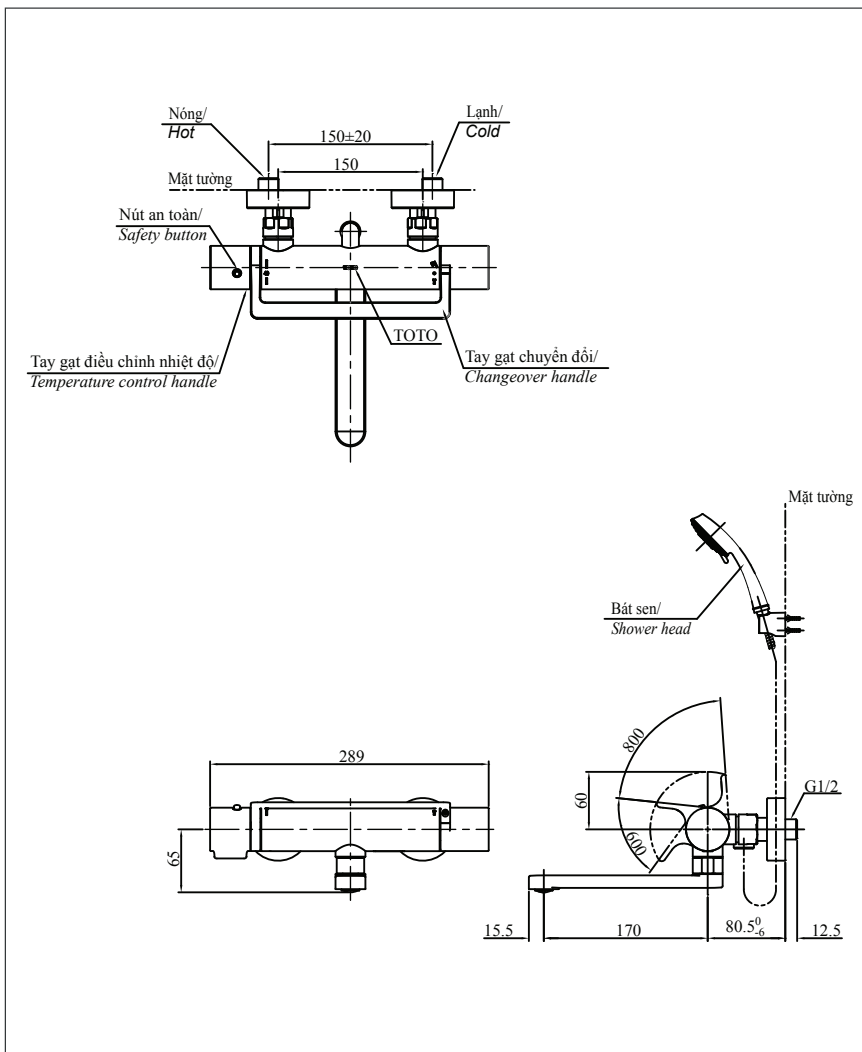

Parts Description

● TBV03429T

Thermostat bath and shower mixer

Please consult a TOTO representative for details

TOTO (THAILAND) CO.,LTD

Bangkok Office : G Tower Grand Rama 9,12th Floor, South Wing, 9 Rama IX Road, Huaykwang Sub-district, Huaykwang District, Bangkok. 10310 Thailand
Tel : +(66)2-117-9520(AUTO) Fax : +(66)2-117-9527
th.toto.com

All rights reserved by TOTO company. Specifications and size are subject to change without notice.