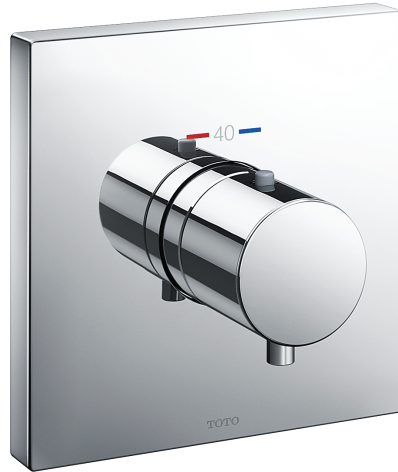

G Selection Showers
Thermostat Controller for switch type
(Square)
w/o box

Features

- Good Design with compact and thin plate

Specifications

Plate Material : Zinc Diecast

Valve Material : Brass

Parts Description

- **TBV02402T**
Thermostat Controller for switch type
(Square)
w/o box

Please consult a TOTO representative for details