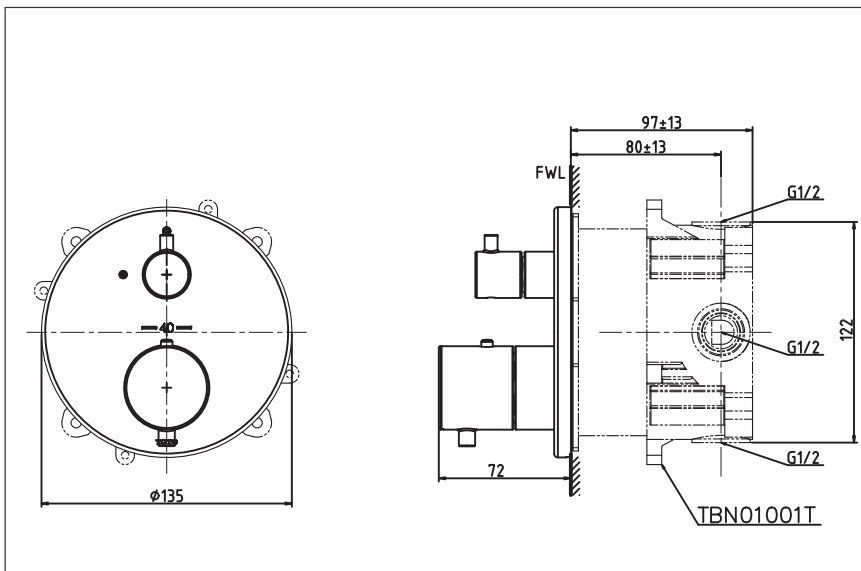

G Selection Showers
Thermostat Shower Mixer
with Stop Valve (Round)
w/o box

Features

- Good Design with compact and thin plate

Specifications

Plate Material : SUS

Valve Material : Brass

Parts Description

- **TBV01407T**
  Thermostat Shower Mixer
  with Stop Valve (Round)
  w/o box

Please consult a TOTO representative for details