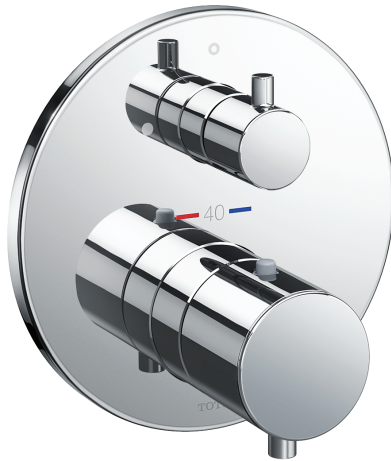

G Selection Showers  
Thermostat Shower Mixer  
with Stop Valve (Round)  
w/o box

### Features

- Good Design with compact and thin plate

### Specifications

Plate Material : SUS

Valve Material : Brass

### Parts Description

- **TBV01407T**  
Thermostat Shower Mixer  
with Stop Valve (Round)  
w/o box

Please consult a TOTO representative for details