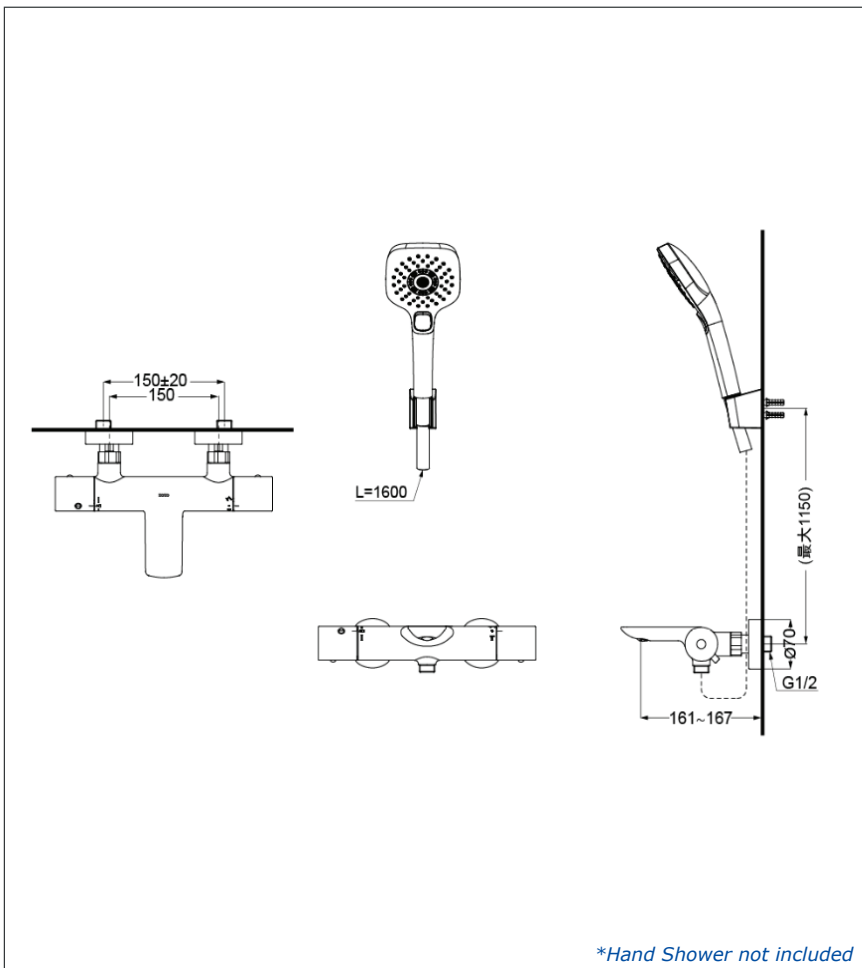

TOTO | SHOWER FITTINGS

G Selection Showers
Thermostat Shower

TBV01402TR

Features

- SMA technology for valve.
- Elegant appearance.
- Beautiful curves reveal elegant taste.
- Easy installation and usage.

Specifications

Finish : Chrome

Material : Brass

Water Pressure : 0.05 ~ 0.5 Mpa

Parts Description

- **TBV01402TR**
Thermostat Shower
(Hand Shower not included)

Please consult a TOTO representative for details