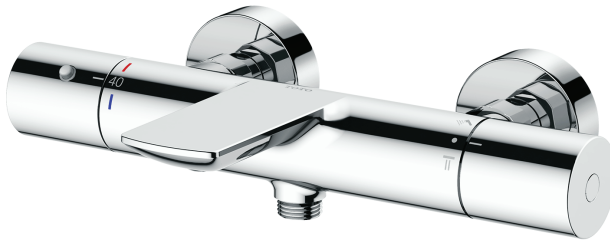

# TOTO | SHOWER FITTINGS

G Selection Showers  
Thermostat Shower  
(shower & bath)

**TBV01402T**

## Features

- Good Design with compact and slim body
- SMA Thermostat valve with heat insulation

## Specifications

Finish : Chrome

Material : Brass

Water Pressure : 0.05 ~ 0.5 Mpa