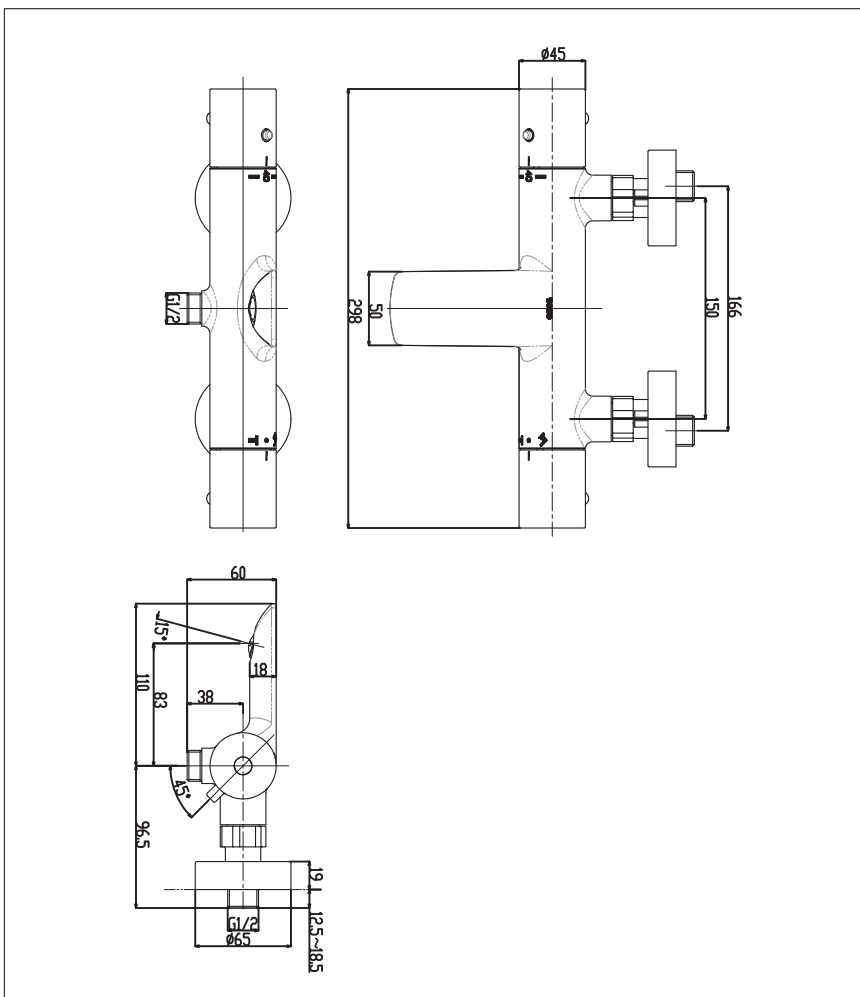

Parts Description

- **TBV01402T**
  Thermostat Shower
  (shower & bath)

Please consult a TOTO representative for details