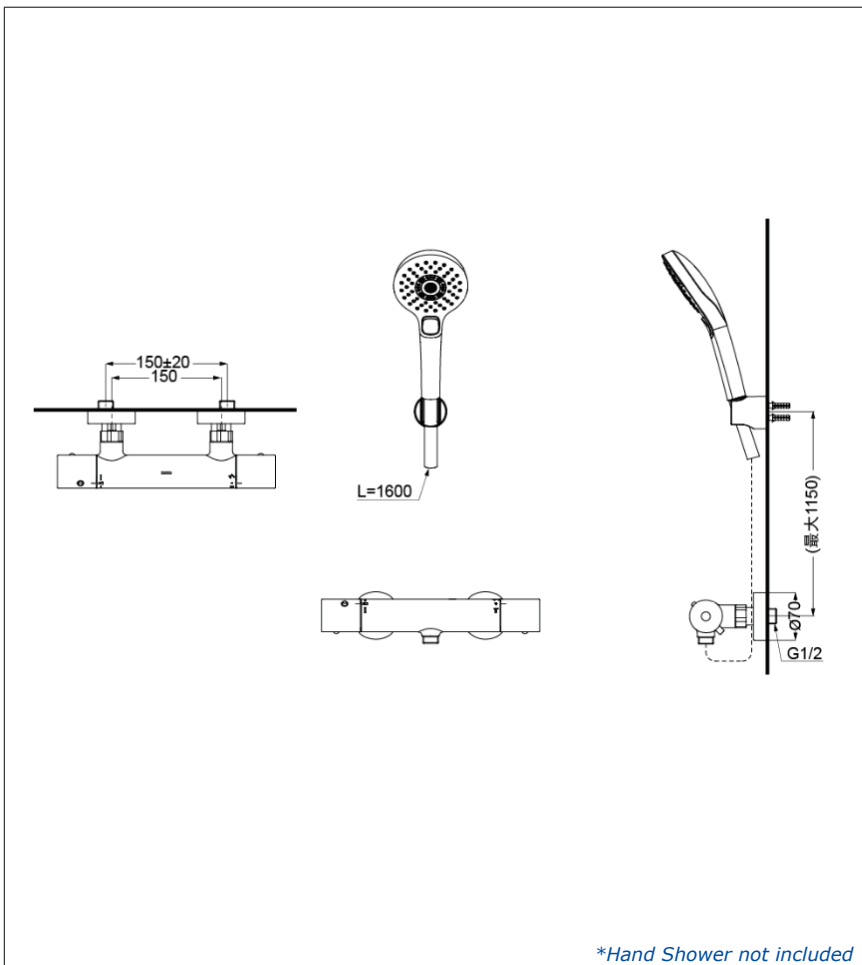

Parts Description

- **TBV01401TR**
  Thermostat Shower
  (Hand Shower not included)

Please consult a TOTO representative for details

TOTO (THAILAND) CO.,LTD
Bangkok Office : G Tower Grand Rama 9,12th Floor, South Wing, 9 Rama IX Road,Huaykwang Sub-district,Huaykwang District, Bangkok. 10310 Thailand
Tel : +(66)2-117-9520(AUTO) Fax : +(66)2-117-9527
th.toto.com

All rights reserved by TOTO company. Specifications and size are subject to change without notice.