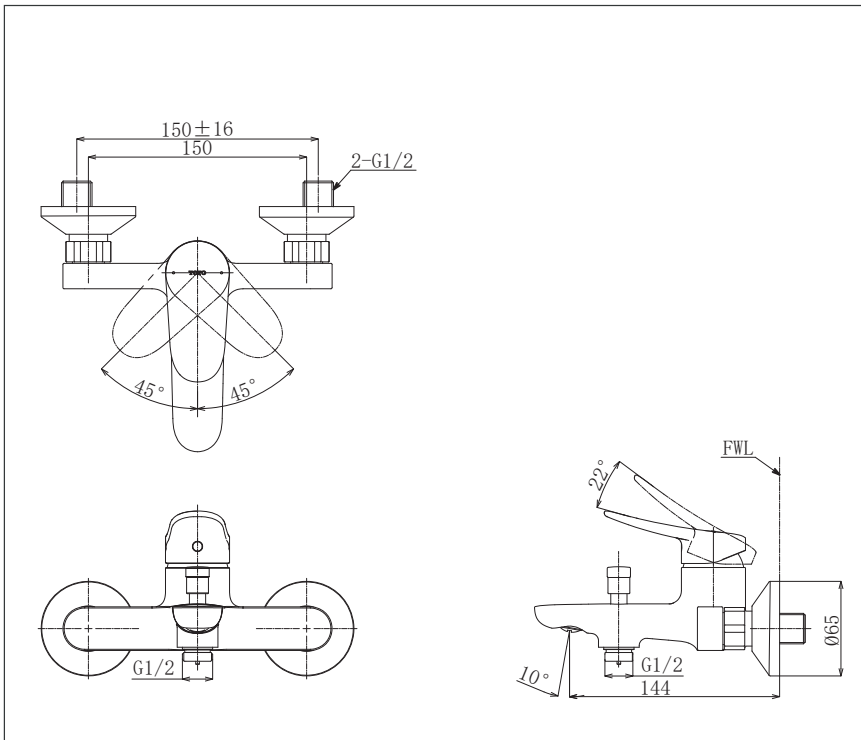

LF Series
Exposed Single Lever Bath &
Shower Mixer

Features

- Design Concept is Life and Flex
- TOTO original cartridge for smooth control
- High corrosion resistance plating

Specifications

Finish : Chrome

Material : Brass

Parts Description

- **TBS04302T**
Exposed Single Lever Bath &
Shower Mixer

Please consult a TOTO representative for details

TOTO (THAILAND) CO.,LTD

Bangkok Office : G Tower Grand Rama 9,12th Floor, South Wing, 9 Rama IX Road, Huaykwang Sub-district, Huaykwang District, Bangkok. 10310 Thailand
Tel : +(66)2-117-9520(AUTO) Fax : +(66)2-117-9527
th.toto.com

All rights reserved by TOTO company. Specifications and size are subject to change without notice.

Flow Rate