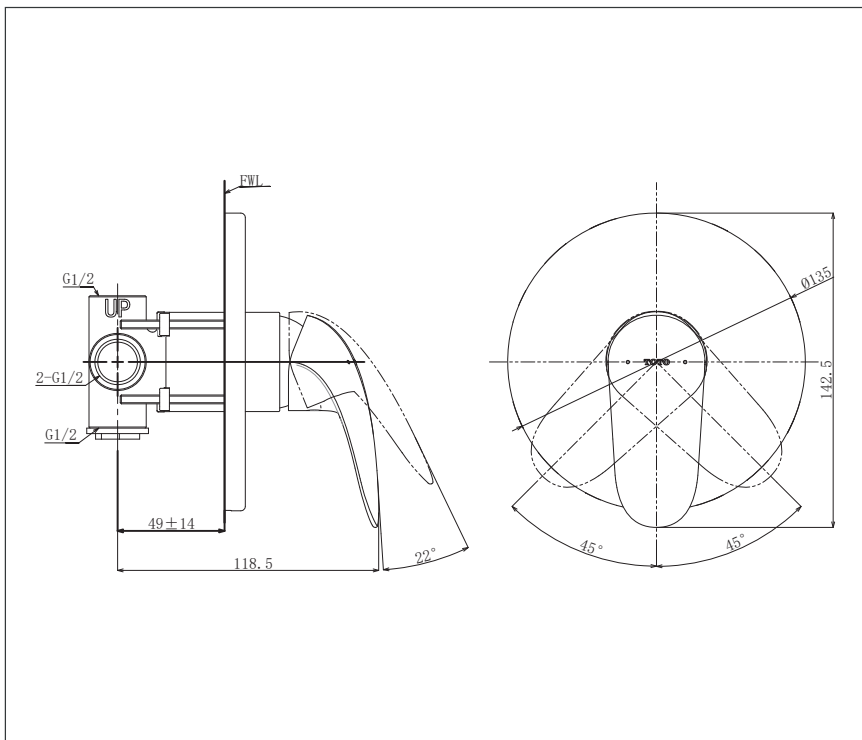

LC Series
Single Lever Shower Mixer
(w/ valve)

Features

- Design Concept is Life and Curve
- TOTO original cartridge for smooth control
- High corrosion resistance plating

Specifications

Finish : Chrome

Material : Brass

Parts Description

- **TBS03303T**
Single Lever Shower Mixer
(w/ valve)

Please consult a TOTO representative for details

Flow Rate