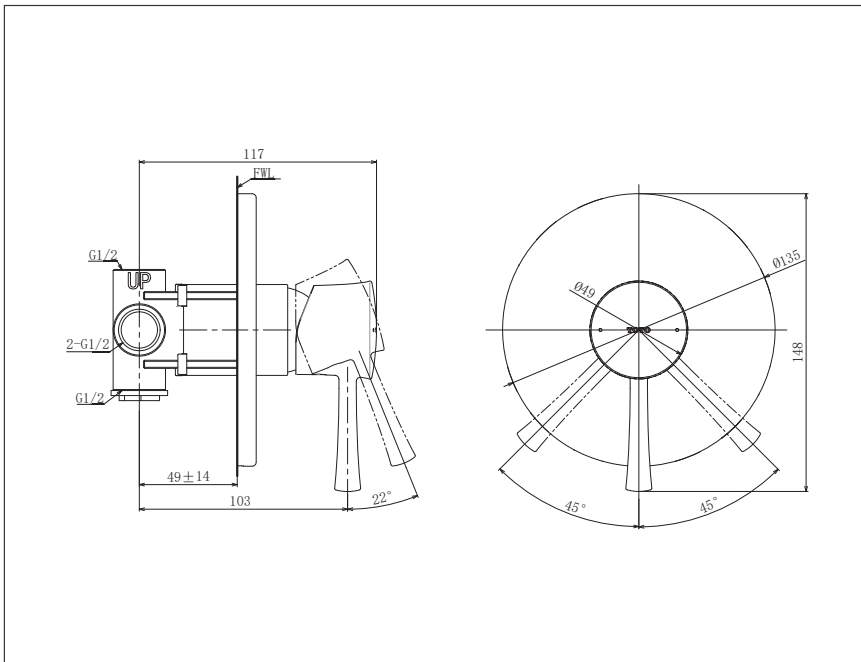

### Parts Description

- **TBS02303T**  
Single Lever Shower Mixer  
(w/ valve)

Please consult a TOTO representative for details