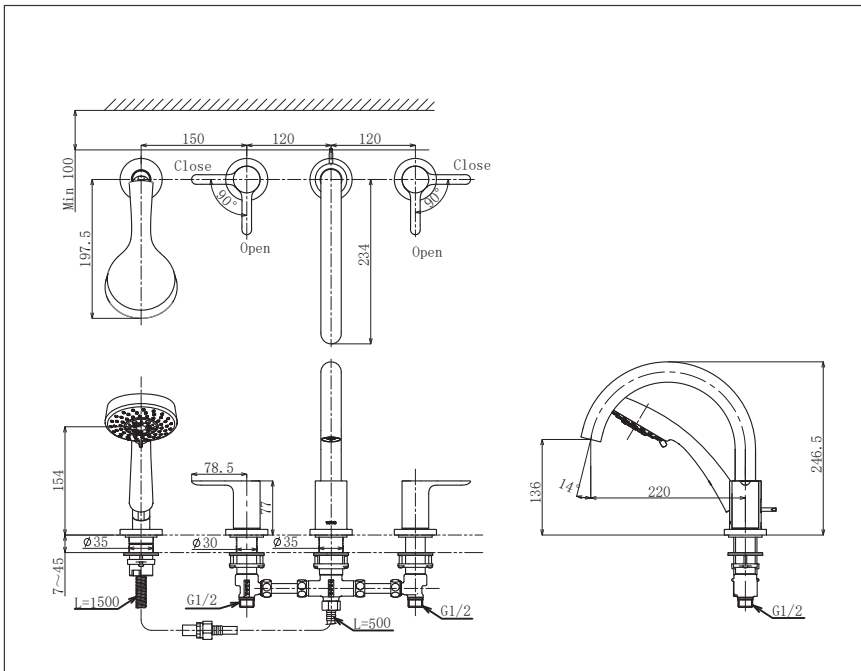

Parts Description

- **TBS01202T**
  4-hole Bath & Shower Set

Please consult a TOTO representative for details

TOTO (THAILAND) CO.,LTD

Bangkok Office : G Tower Grand Rama 9,12th Floor, South Wing, 9 Rama IX Road, Huaykwang Sub-district, Huaykwang District, Bangkok. 10310 Thailand
Tel : +(66)2-117-9520(AUTO) Fax : +(66)2-117-9527
th.toto.com

All rights reserved by TOTO company. Specifications and size are subject to change without notice.