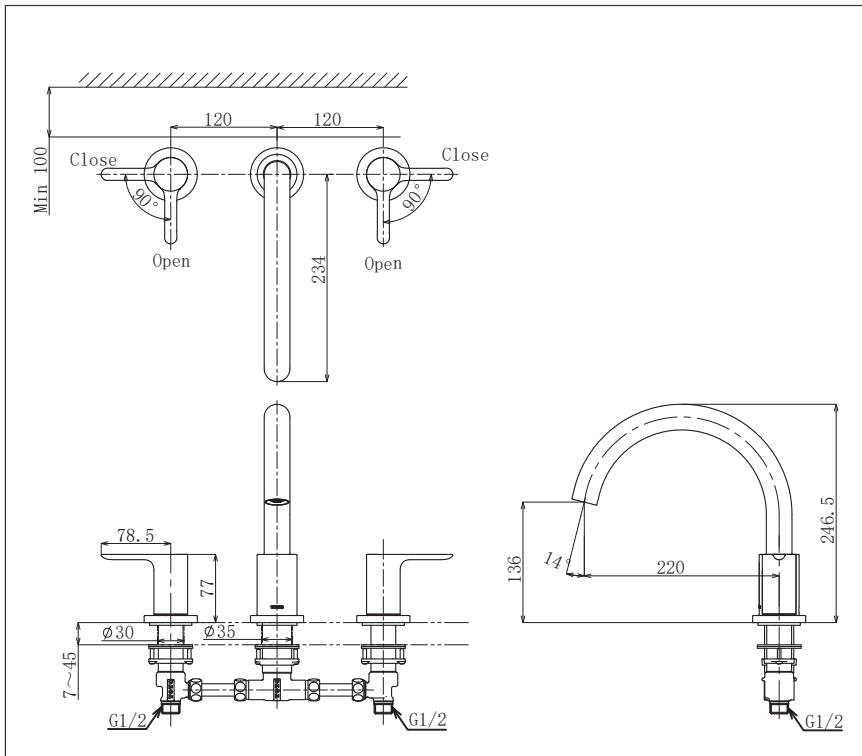

LB Series  
Bath filler without shower  
(3-hole)

## Specifications

Finish : Chrome

Material : Brass

Water Pressure : 0.07 ~ 1.0 Mpa

## Parts Description

- **TBS01201T**  
Bath filler without shower  
(3-hole)

Please consult a TOTO representative for details

## Flow Rate