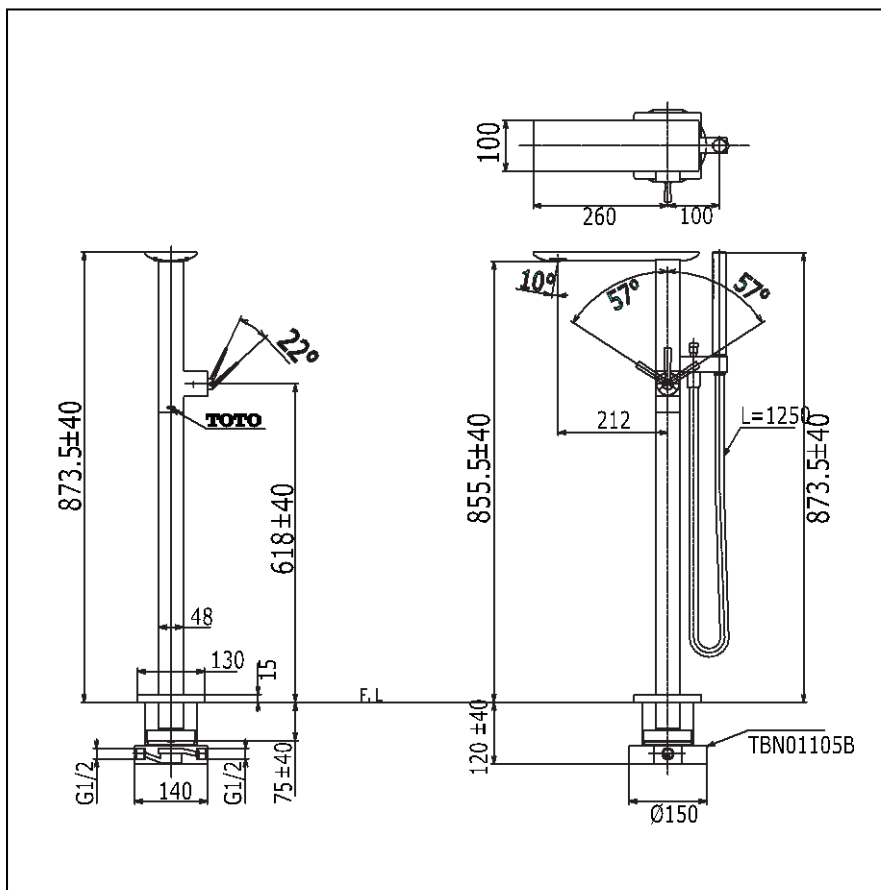

Item number: **TBP02303T**

## Specifications

Water Pressure: 0.05 MPa – 1.0 MPa

## Parts description

- **TBN01105B** : Mounting fittings

TOTO (THAILAND) CO.,LTD

Bangkok Office : G Tower Grand Rama 9,12th Floor, South Wing, 9 Rama IX Road,Huaykwang Sub-district,Huaykwang District, Bangkok. 10310 Thailand