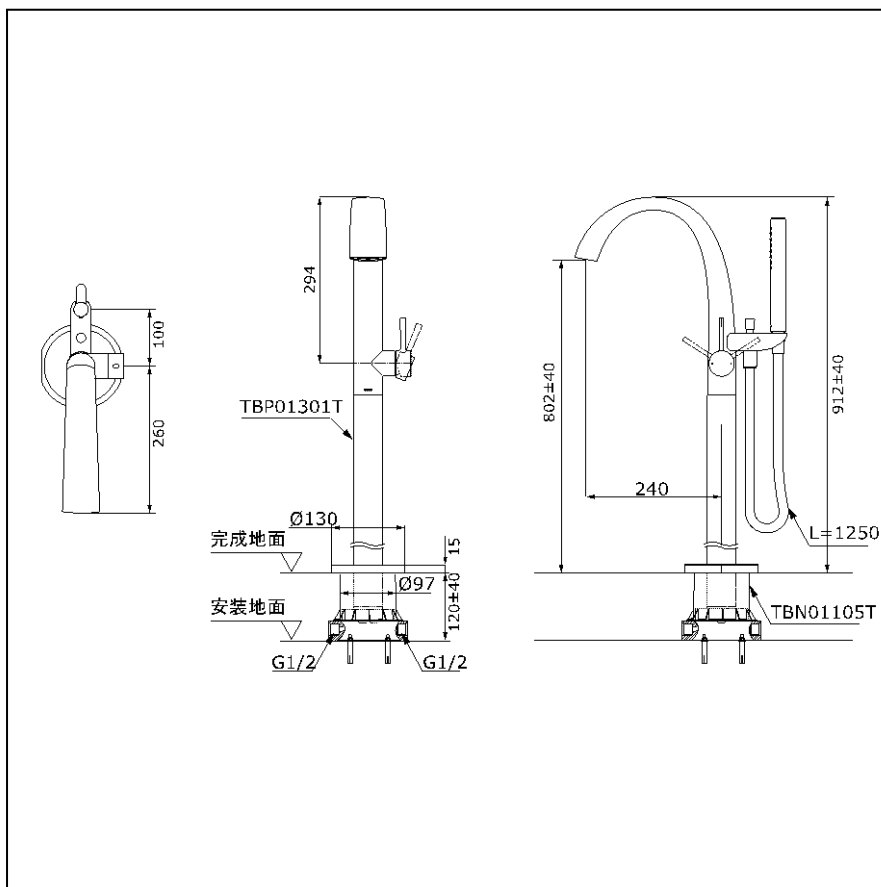

Item number: **TBP01301T**

Features

- Elegant appearance
- Beautiful curves reveal elegant taste.
- Easy usage with sufficient flow.

Specifications

Water Pressure: 0.05 MPa – 1.0 MPa

Color

TBP01301T : Polished Chrome

TBP01301T#BN : Brushed Nickel

Drawing:

Parts description

- TBN01105T : Mounting fittings