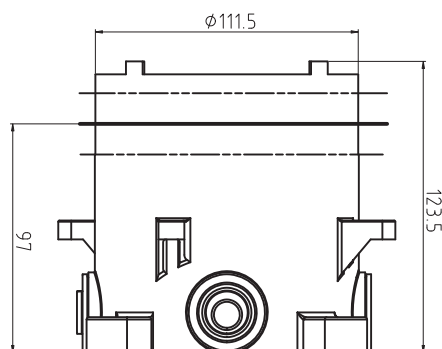

Material : Brass

Parts Description

- **TBG04303T**
Single Lever Shower Mixer
(w/o box)
- **TBN01001T**
*Purchase seperately

Please consult a TOTO representative for details

G Selection Showers Concealed Box

Features

- Easy Installation
- Control plate is changeable

Specifications

Finish : Chrome

Valve : Brass

Parts Description

- **TBN01001T**
Concealed Box

Please consult a TOTO representative for details