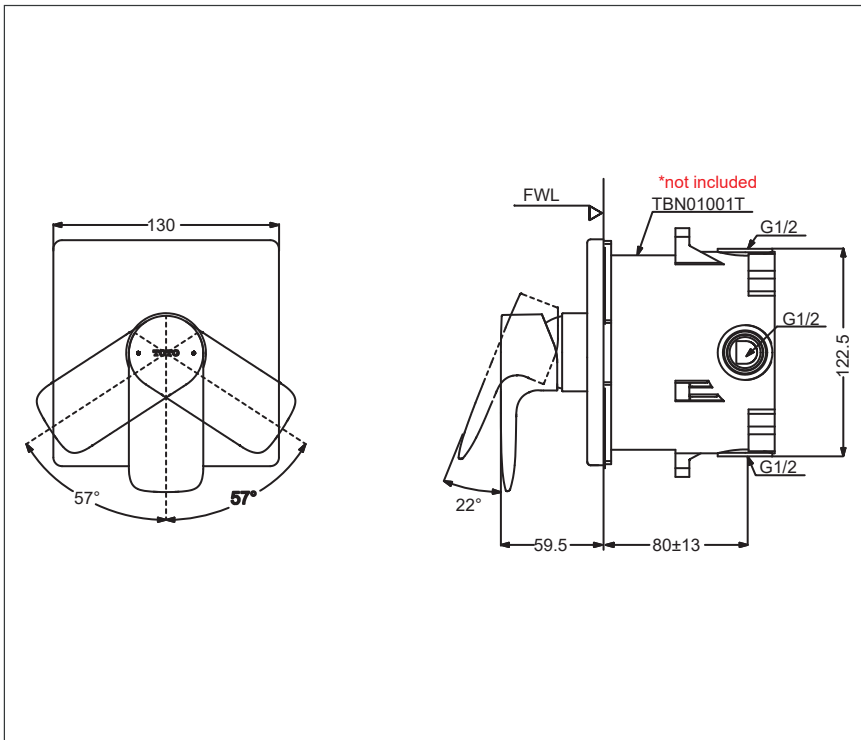

TBG04303T/

TBN01001T

*Purchase seperately

*GA Series
Single Lever Shower Mixer
(w/o box)*

Features

- Contemporary styling

Specifications

Finish : Chrome

Material : Brass

Parts Description

- **TBG04303T**
Single Lever Shower Mixer
(w/o box)
- **TBN01001T**
*Purchase seperately

Please consult a TOTO representative for details

G Selection Showers Concealed Box

Features

- Easy Installation
- Control plate is changeable

Specifications

Finish : Chrome

Valve : Brass

Parts Description

- **TBN01001T**
Concealed Box

Please consult a TOTO representative for details