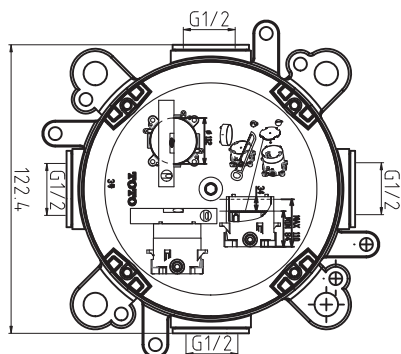

TBG04303T/

TBN01001T

*Purchase seperately

*GA Series
Single Lever Shower Mixer
(w/o box)*

Features

- Contemporary styling

Specifications

Finish : Chrome

Material : Brass

Parts Description

- **TBG04303T**
Single Lever Shower Mixer
(w/o box)
- **TBN01001T**
*Purchase seperately

Please consult a TOTO representative for details

G Selection Showers Concealed Box

Features

- Easy Installation
- Control plate is changeable

Specifications

Finish : Chrome

Valve : Brass

Parts Description

- **TBN01001T**
Concealed Box

Please consult a TOTO representative for details