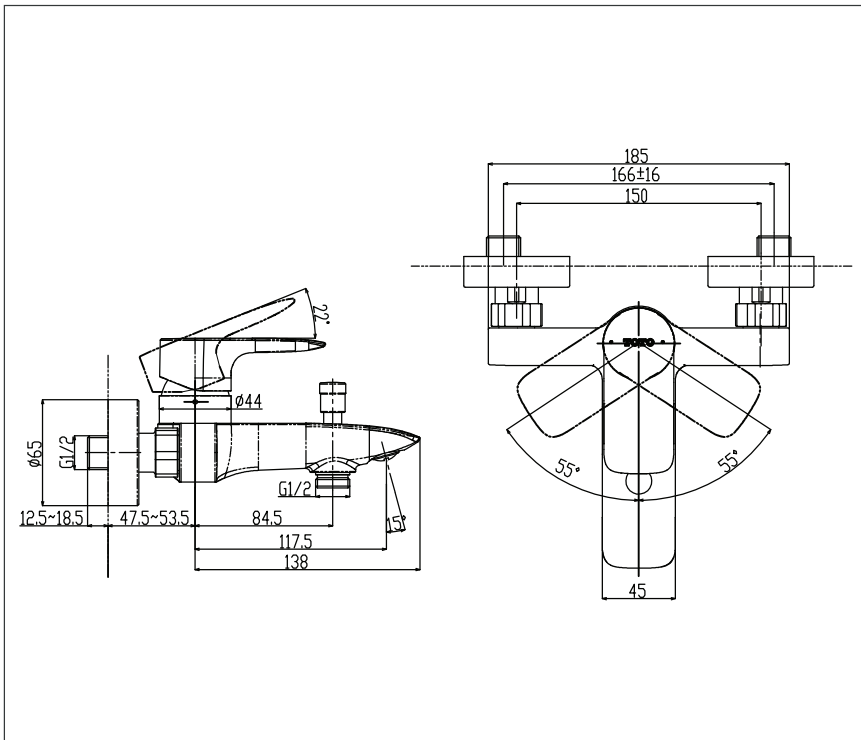

GA Series
Exposed Single Lever Bath &
Shower Mixer

Features

- Design Concept is Gorgeous and Advance.
- TOTO original cartridge for smooth control
- High corrosion resistance plating

Specifications

Finish : Chrome

Material : Brass

Water Pressure : 0.05 ~ 1.0 Mpa

Parts Description

- **TBG04302T**
Exposed Single Lever Bath &
Shower Mixer

Please consult a TOTO representative for details

Flow Rate