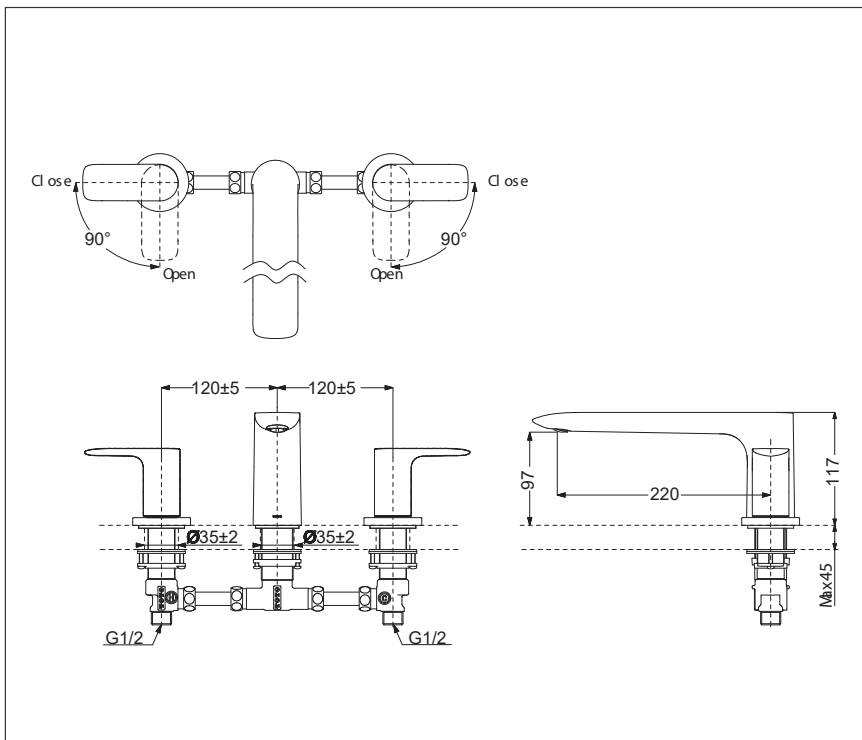

### Specifications

Finish : Chrome

Material : Brass

Water Pressure : 0.07 ~ 1.0 Mpa

### Parts Description

- **TBG04201T**  
Bath filler without shower  
(3-hole)

Please consult a TOTO representative for details

## Flow Rate