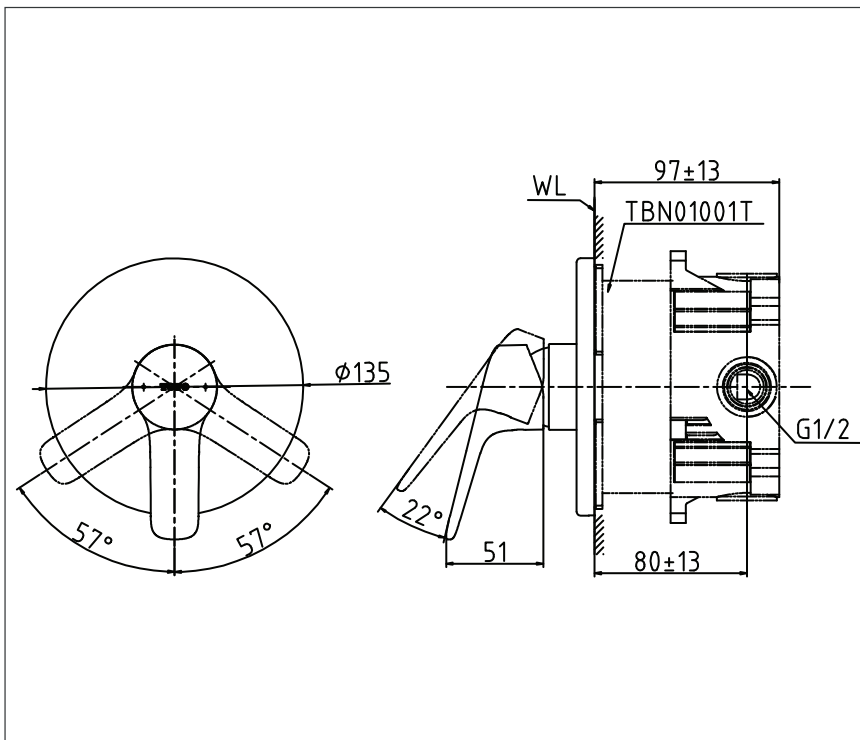

TBG03S03T

(*included **TBN01001T**)

GS Series Single Lever Shower Mixer

Features

- Design Concept is Gorgeous and Regal
- TOTO original cartridge for smooth control
- High corrosion resistance plating

Specifications

Finish : Chrome

Material : Brass

Parts Description

- **TBG03303T**
Single Lever Shower Mixer
with Mini Unit **TBN01001T**

Please consult a TOTO representative for details

TOTO (THAILAND) CO.,LTD

Bangkok Office : G Tower Grand Rama 9,12th Floor, South Wing, 9 Rama IX Road, Huaykwang Sub-district, Huaykwang District, Bangkok. 10310 Thailand
Tel : +(66)2-117-9520(AUTO) Fax : +(66)2-117-9527
th.toto.com